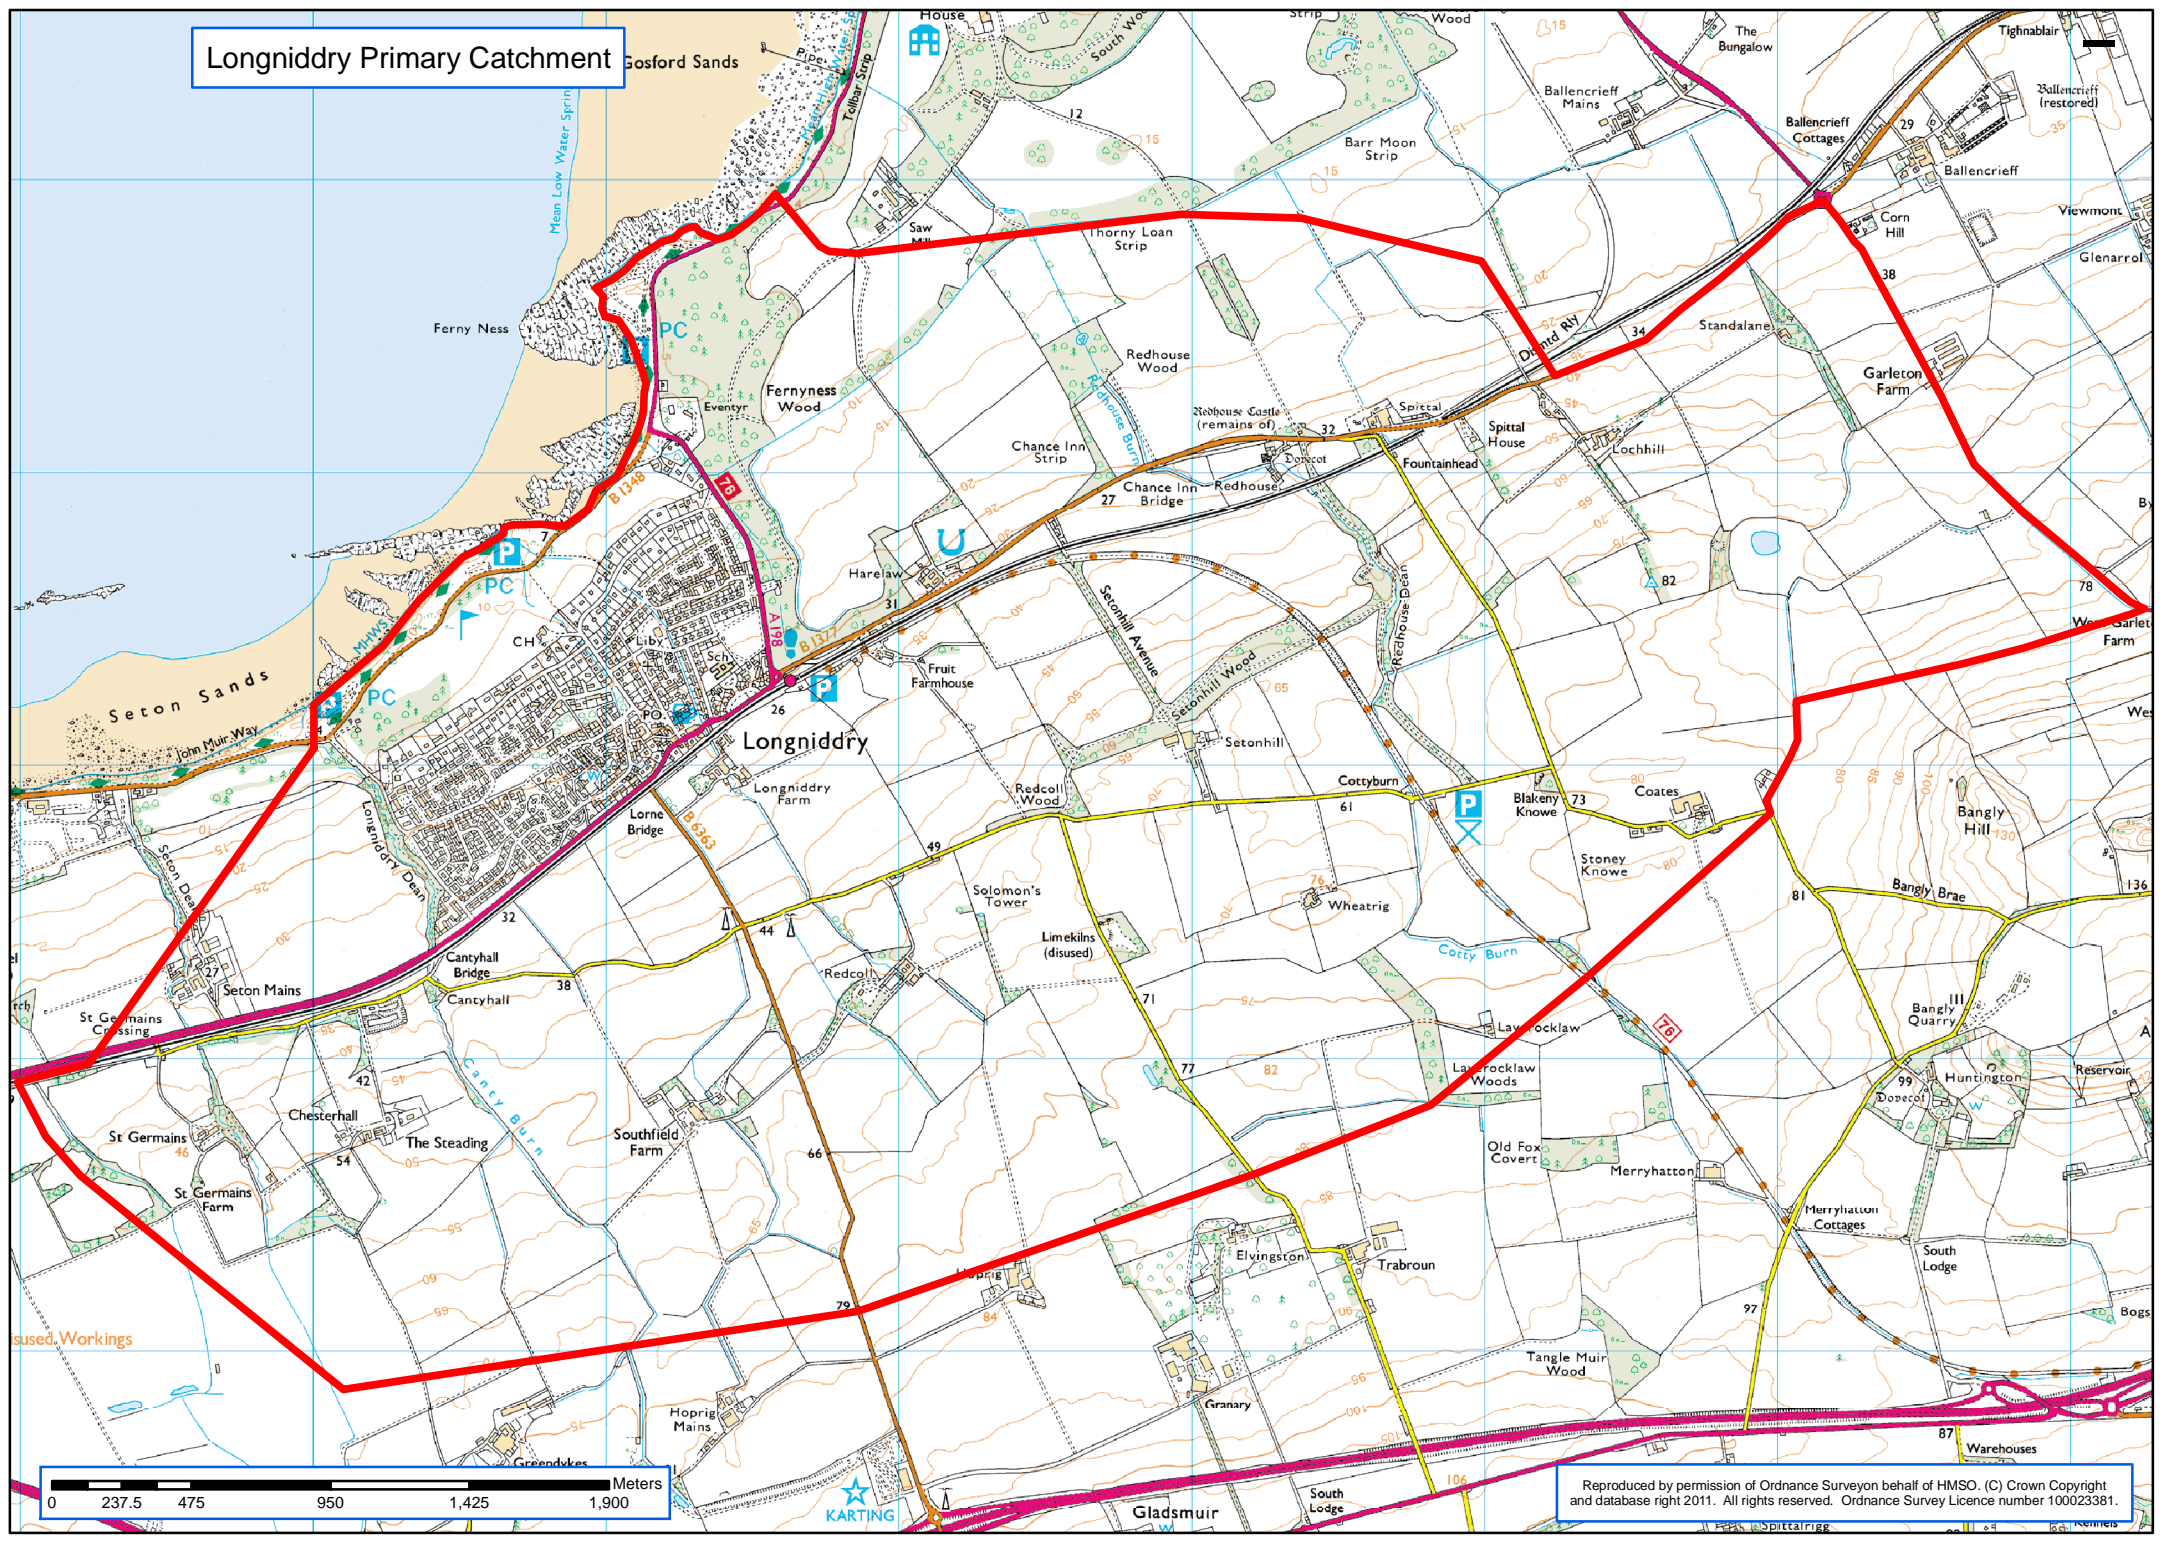

Longniddry Primary Catchment

Reproduced by permission of Ordnance Survey on behalf of HMSO. (C) Crown Copyright and database right 2011. All rights reserved. Ordnance Survey Licence number 100023381.