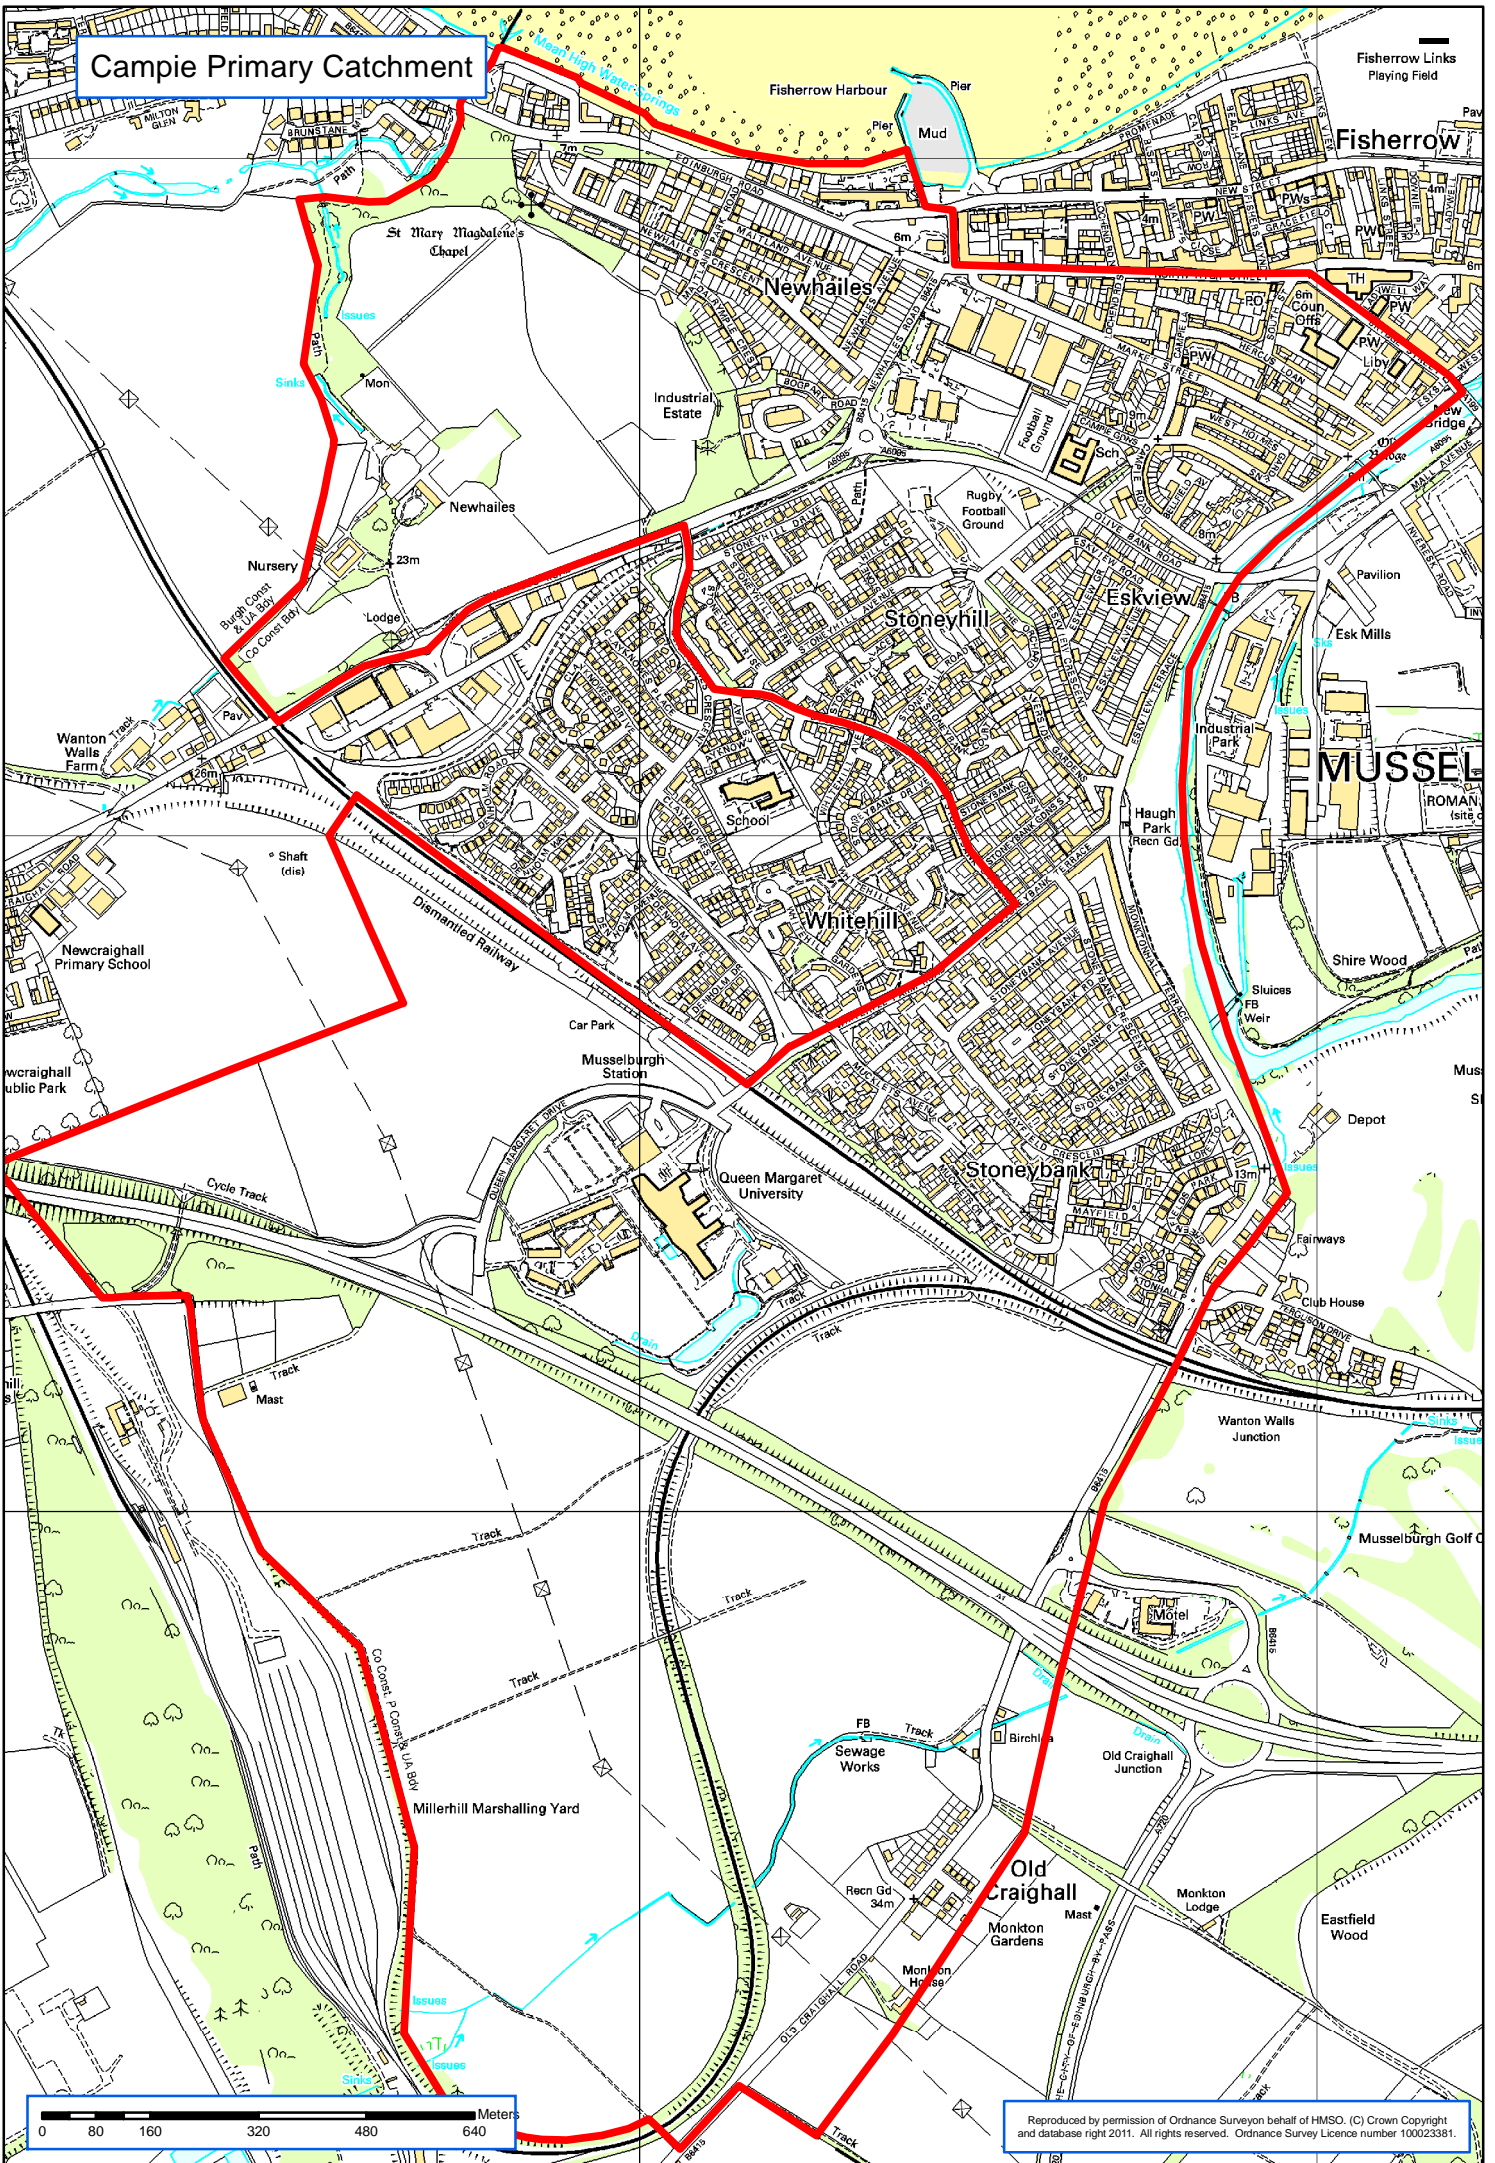

Campie Primary Catchment

Reproduced by permission of Ordnance Survey on behalf of HMSO. (C) Crown Copyright and database right 2011. All rights reserved. Ordnance Survey Licence number 100023381.