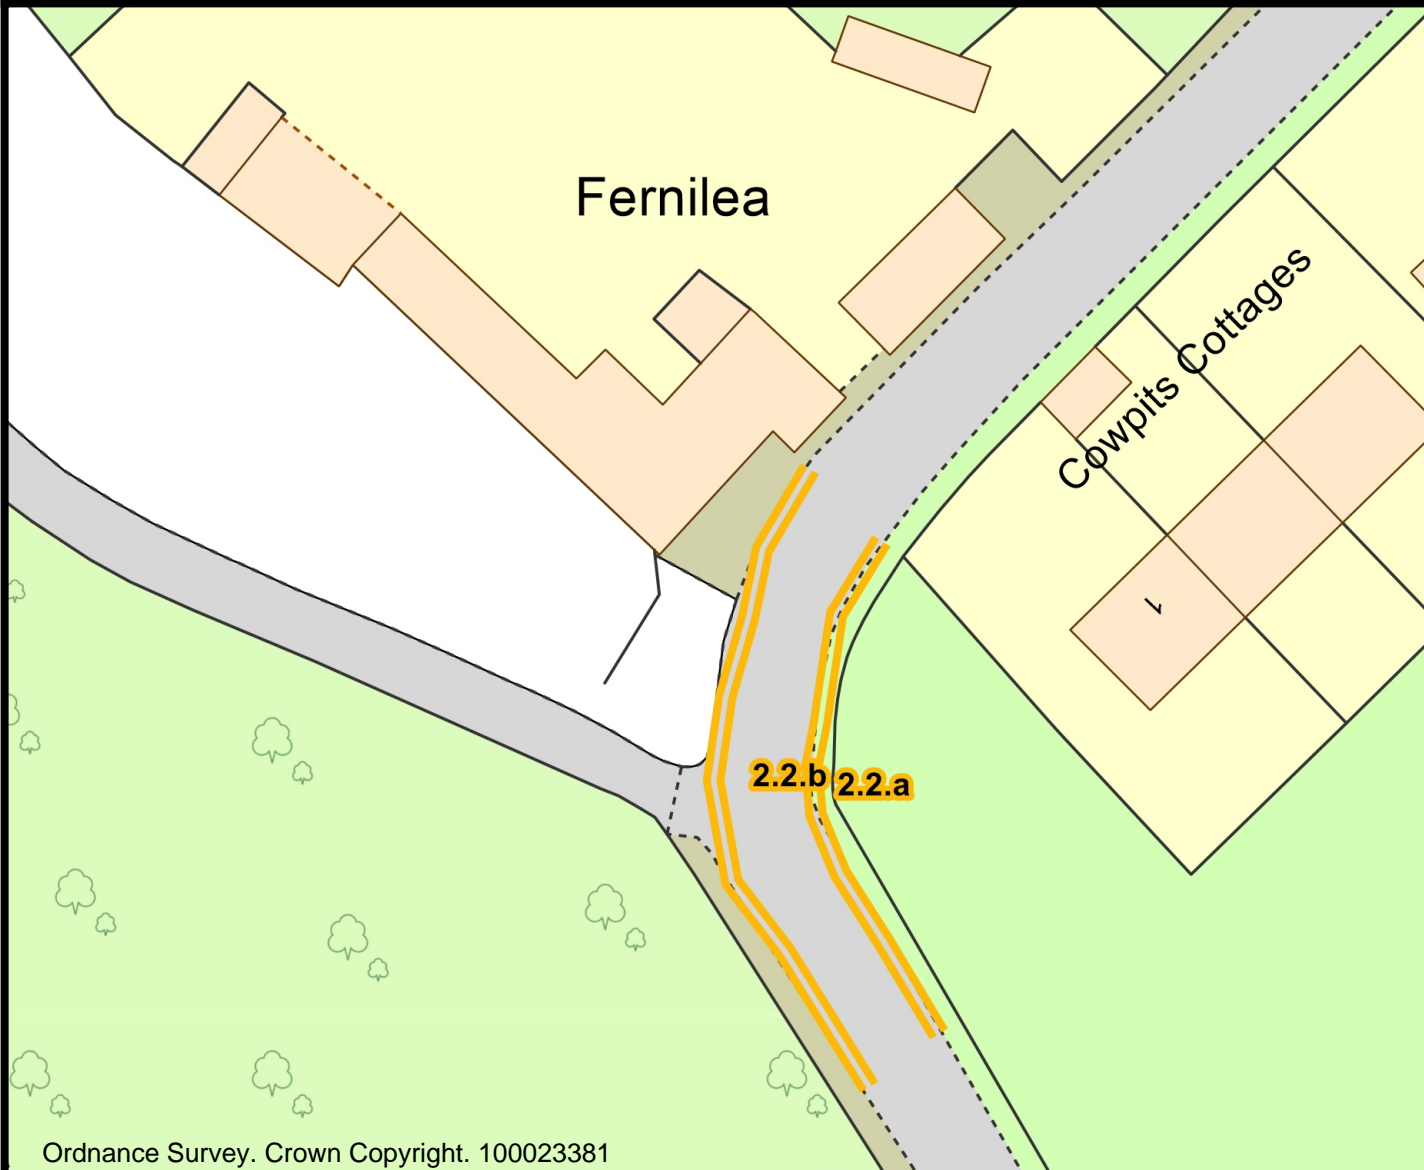

# East Lothian Council: Road Services

Ordnance Survey. Crown Copyright. 100023381

Location: Cowpits Road, Whitecraig

Description: Introduce Schedule 2 double yellow lines to stop indiscriminate parking at bend beside access to Grove.

## Traffic Regulation Orders

### Maps