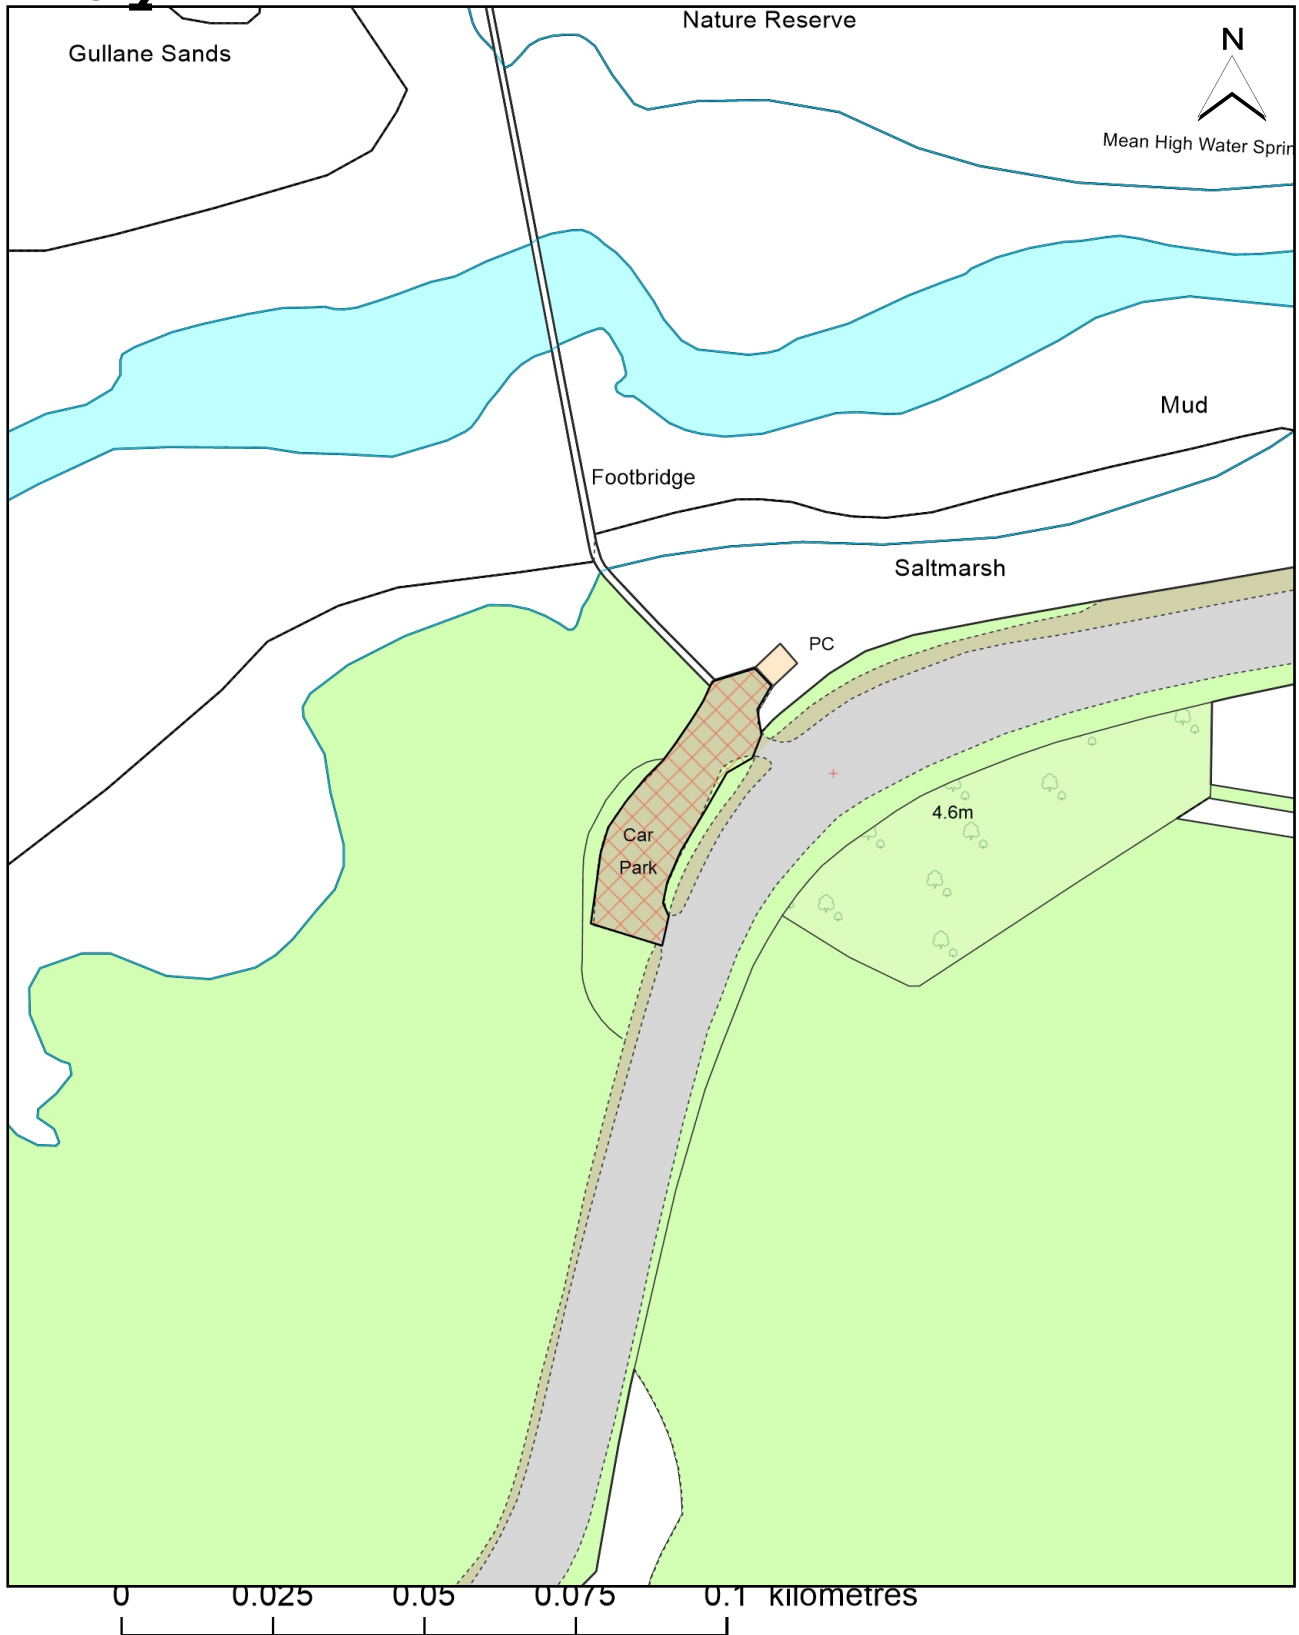

Coastal Car Park - Aberlady Bay

Date: 13 March 2025
Time: 14:07:00
Scale: 1:1250