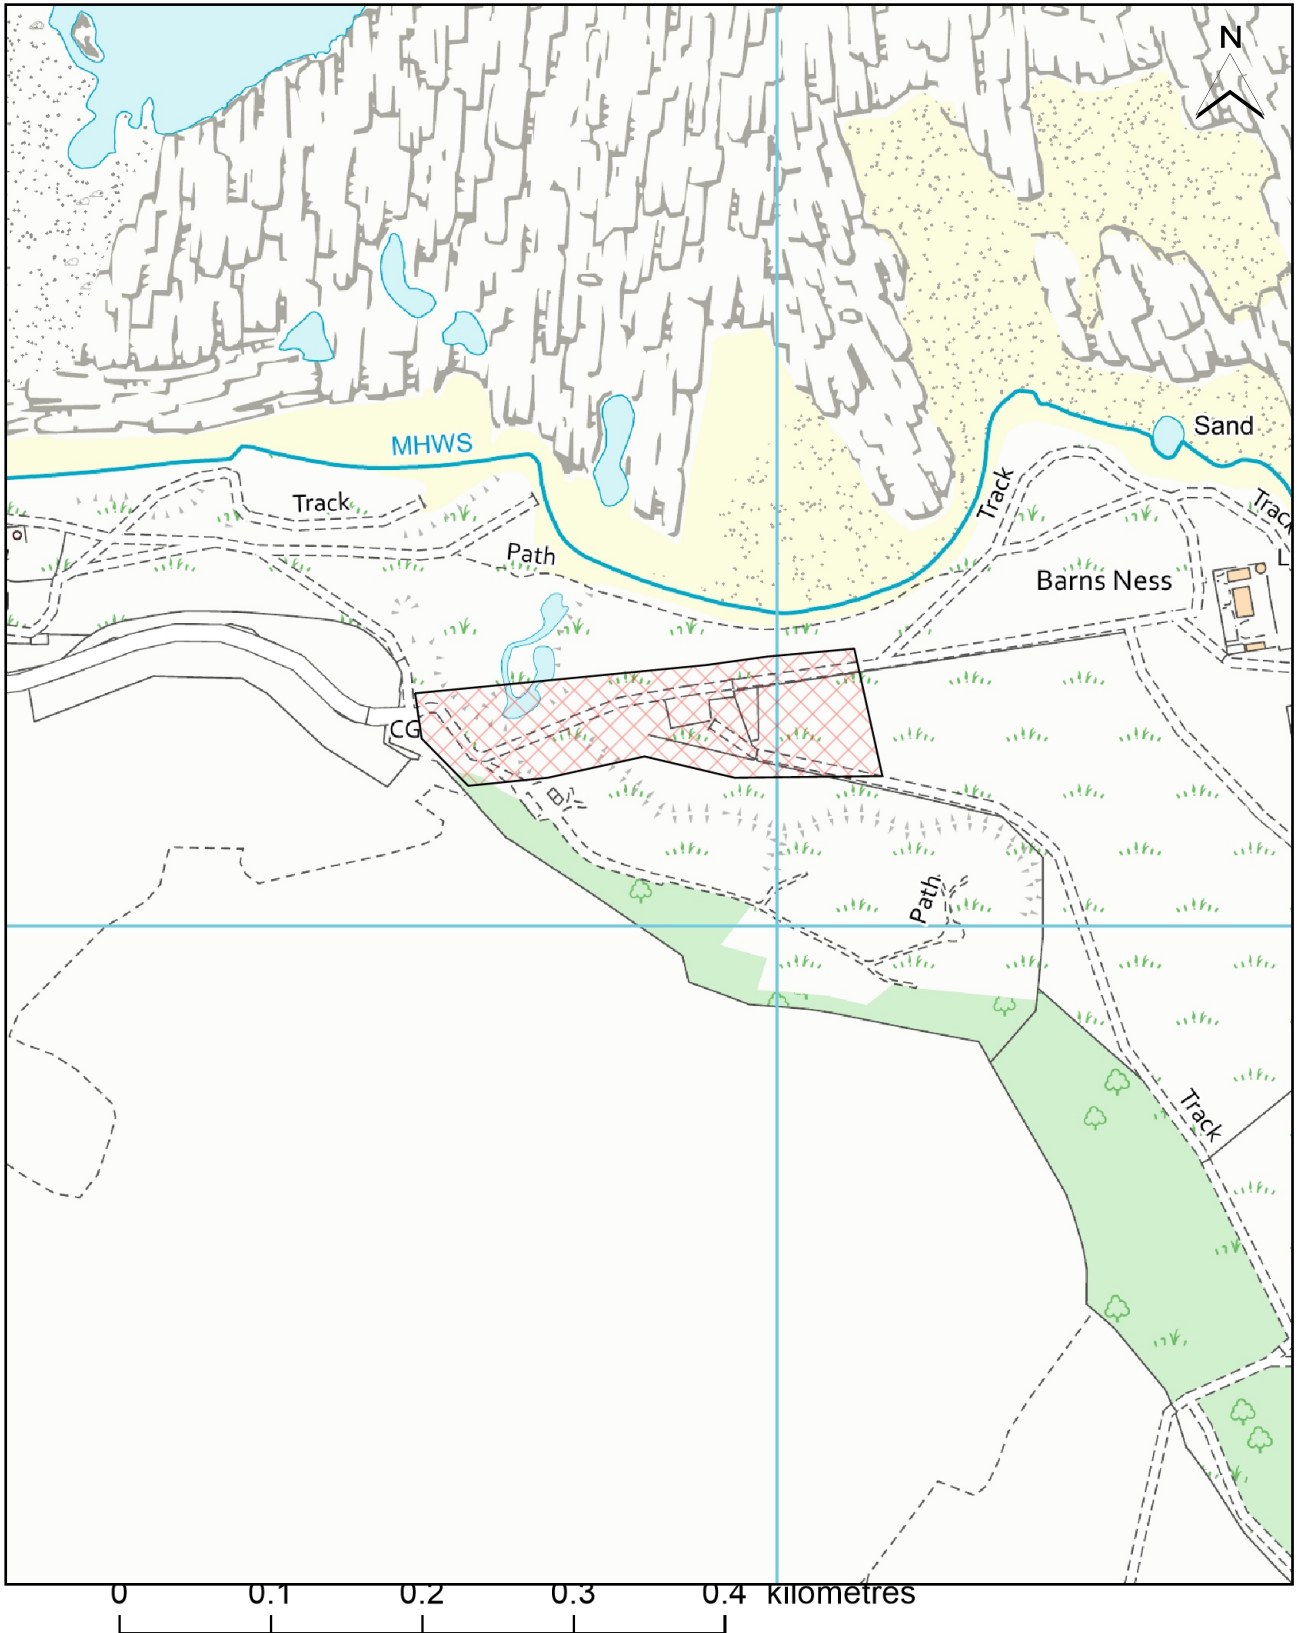

Coastal Car Park Barns Ness

Date: 11 March 2025
Time: 09:19:51
Scale: 1:5000