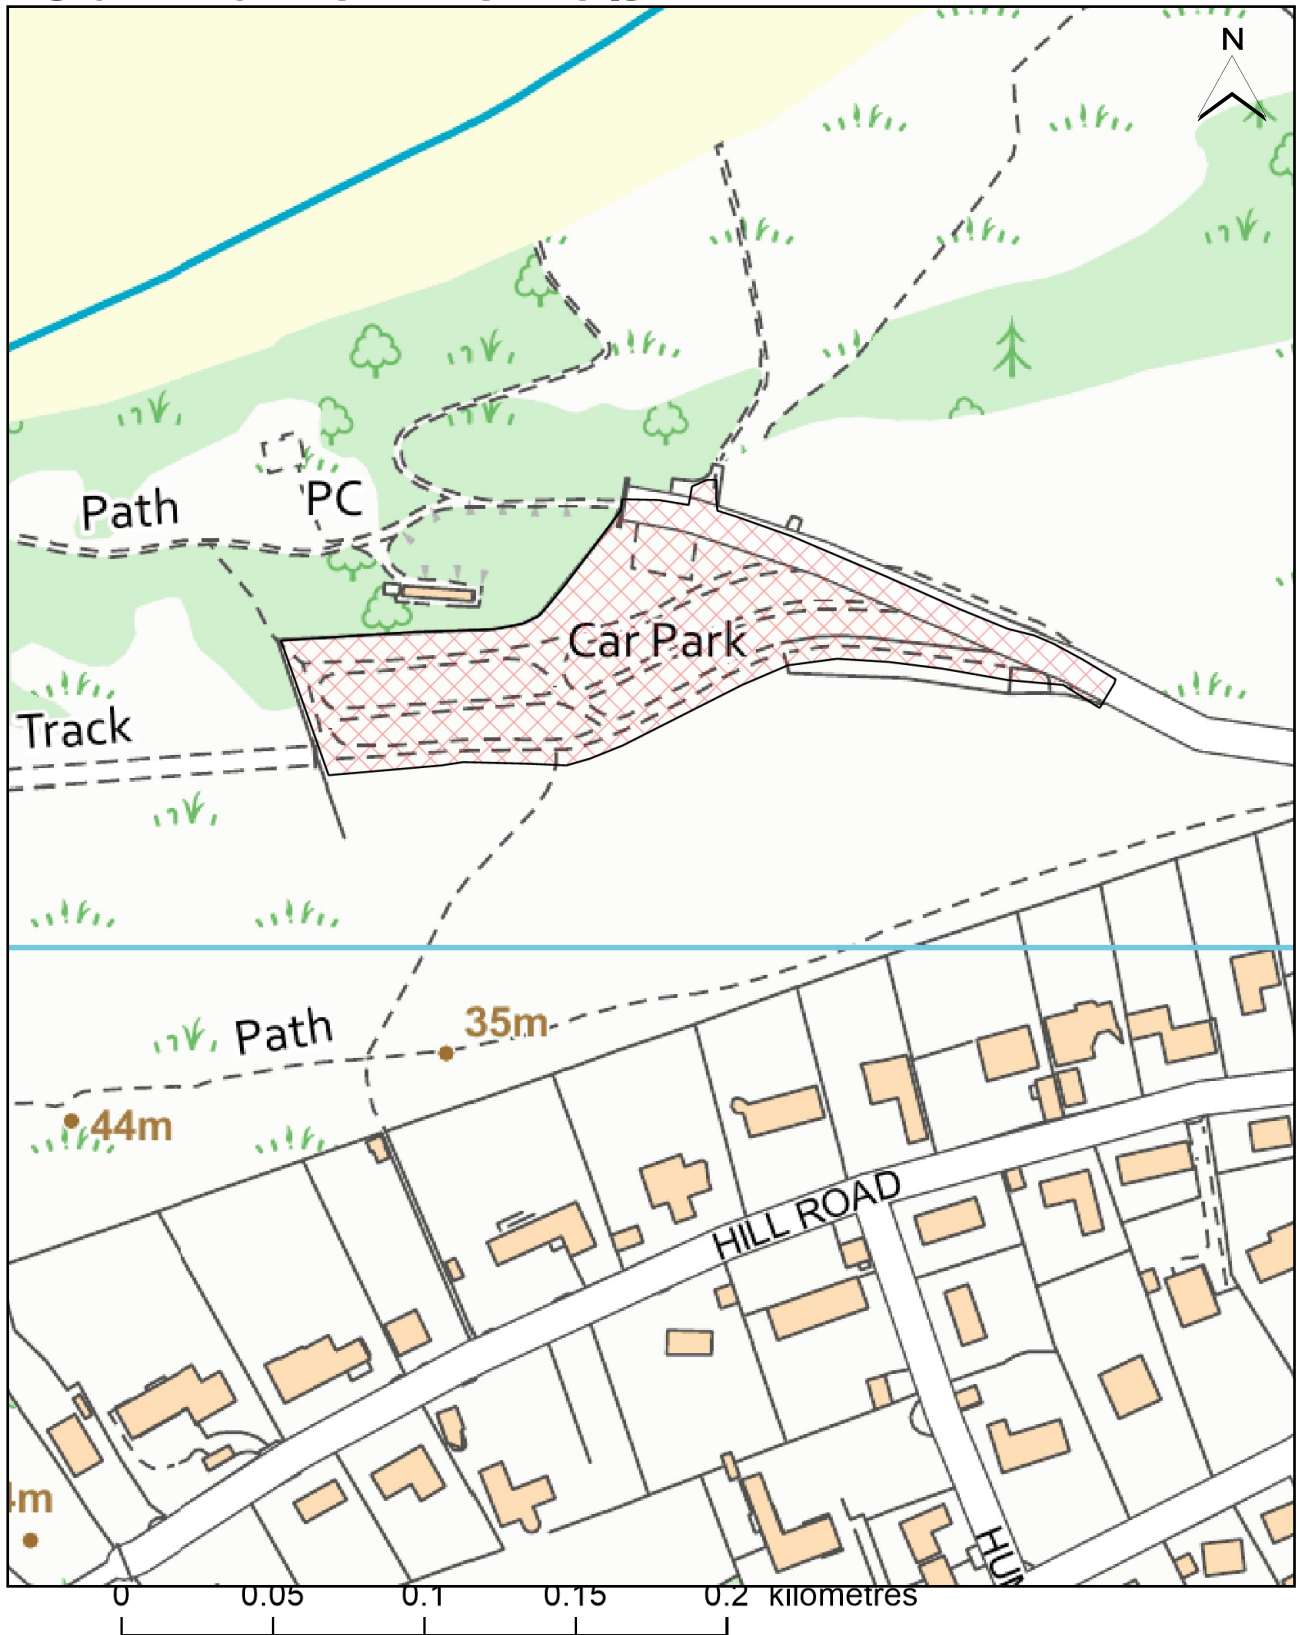

Coastal Car Parks Gullane Bents

Date: 11 March 2025
Time: 08:46:21
Scale: 1:2500