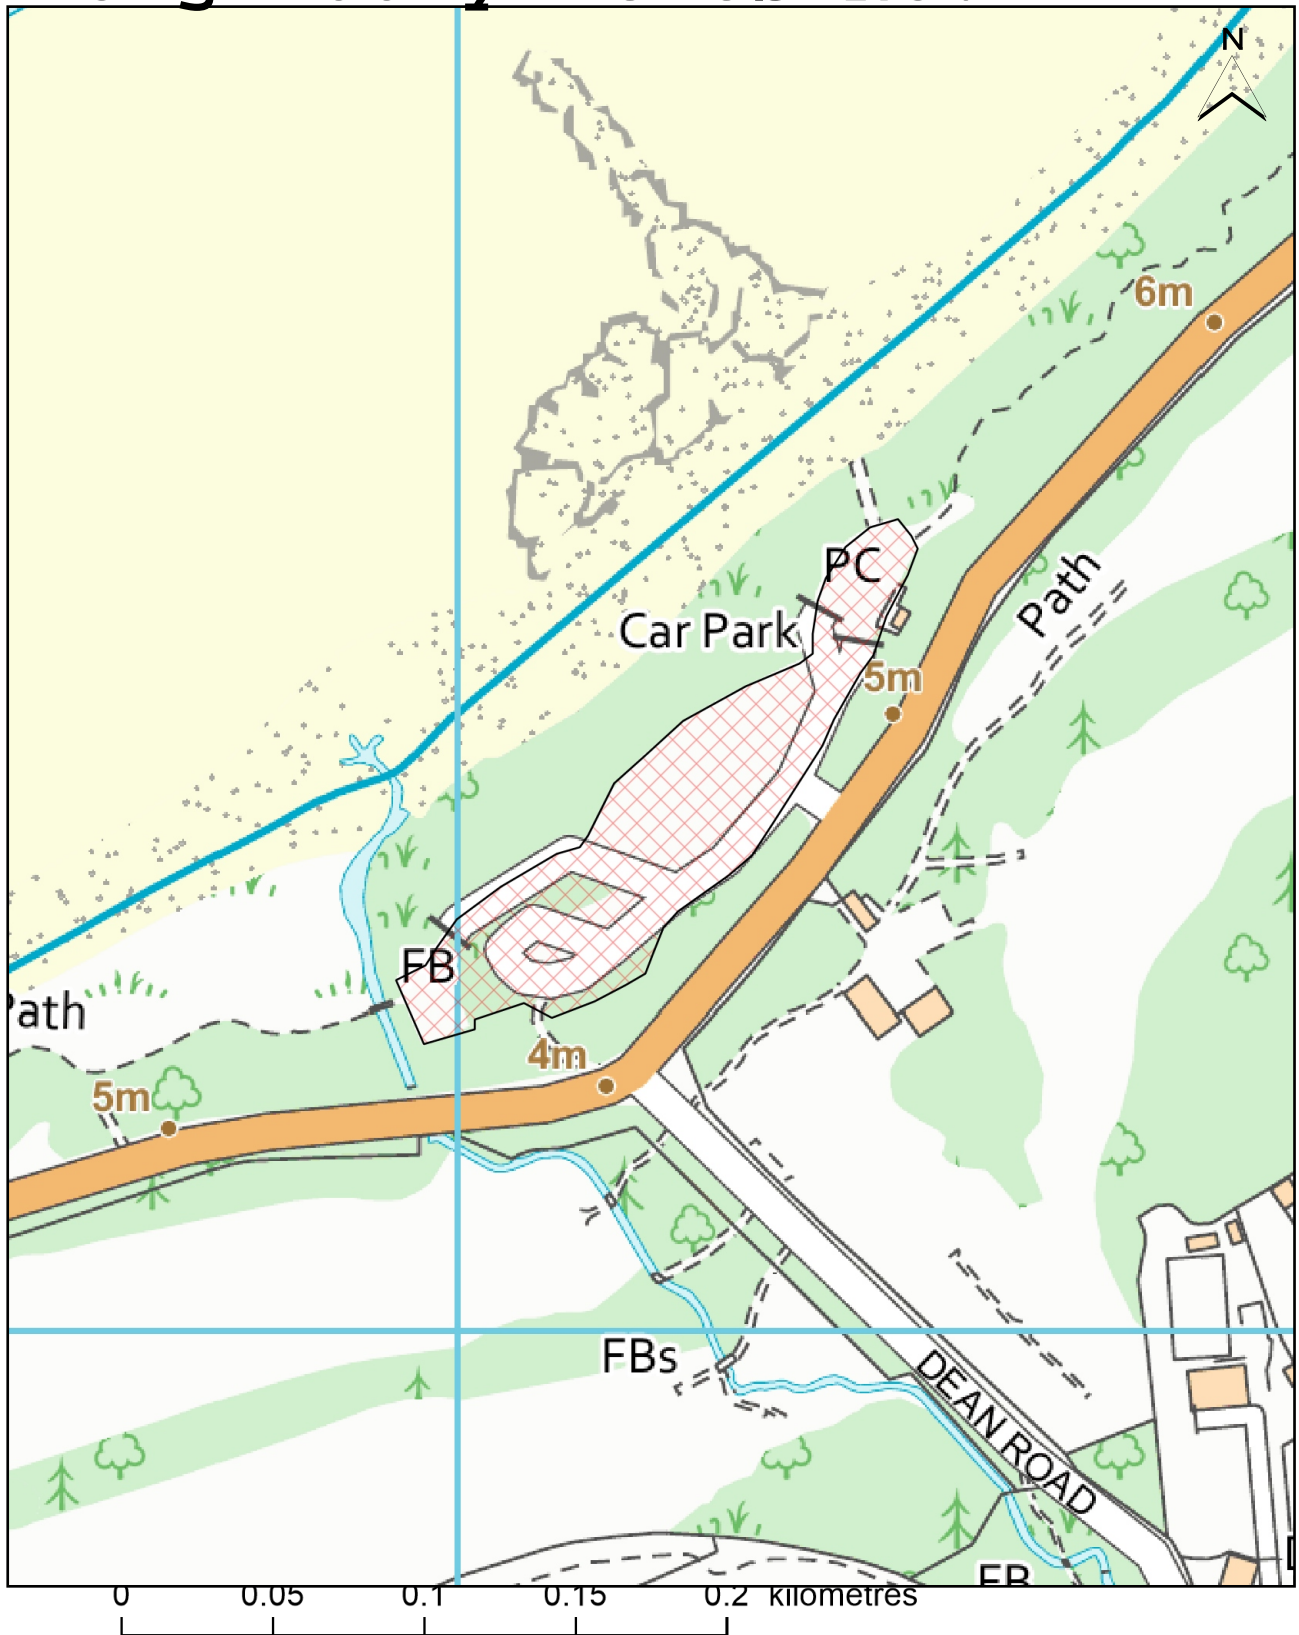

Coastal Car Park Longniddry Bents No.1

Date: 11 March 2025
Time: 08:33:55
Scale: 1:2500