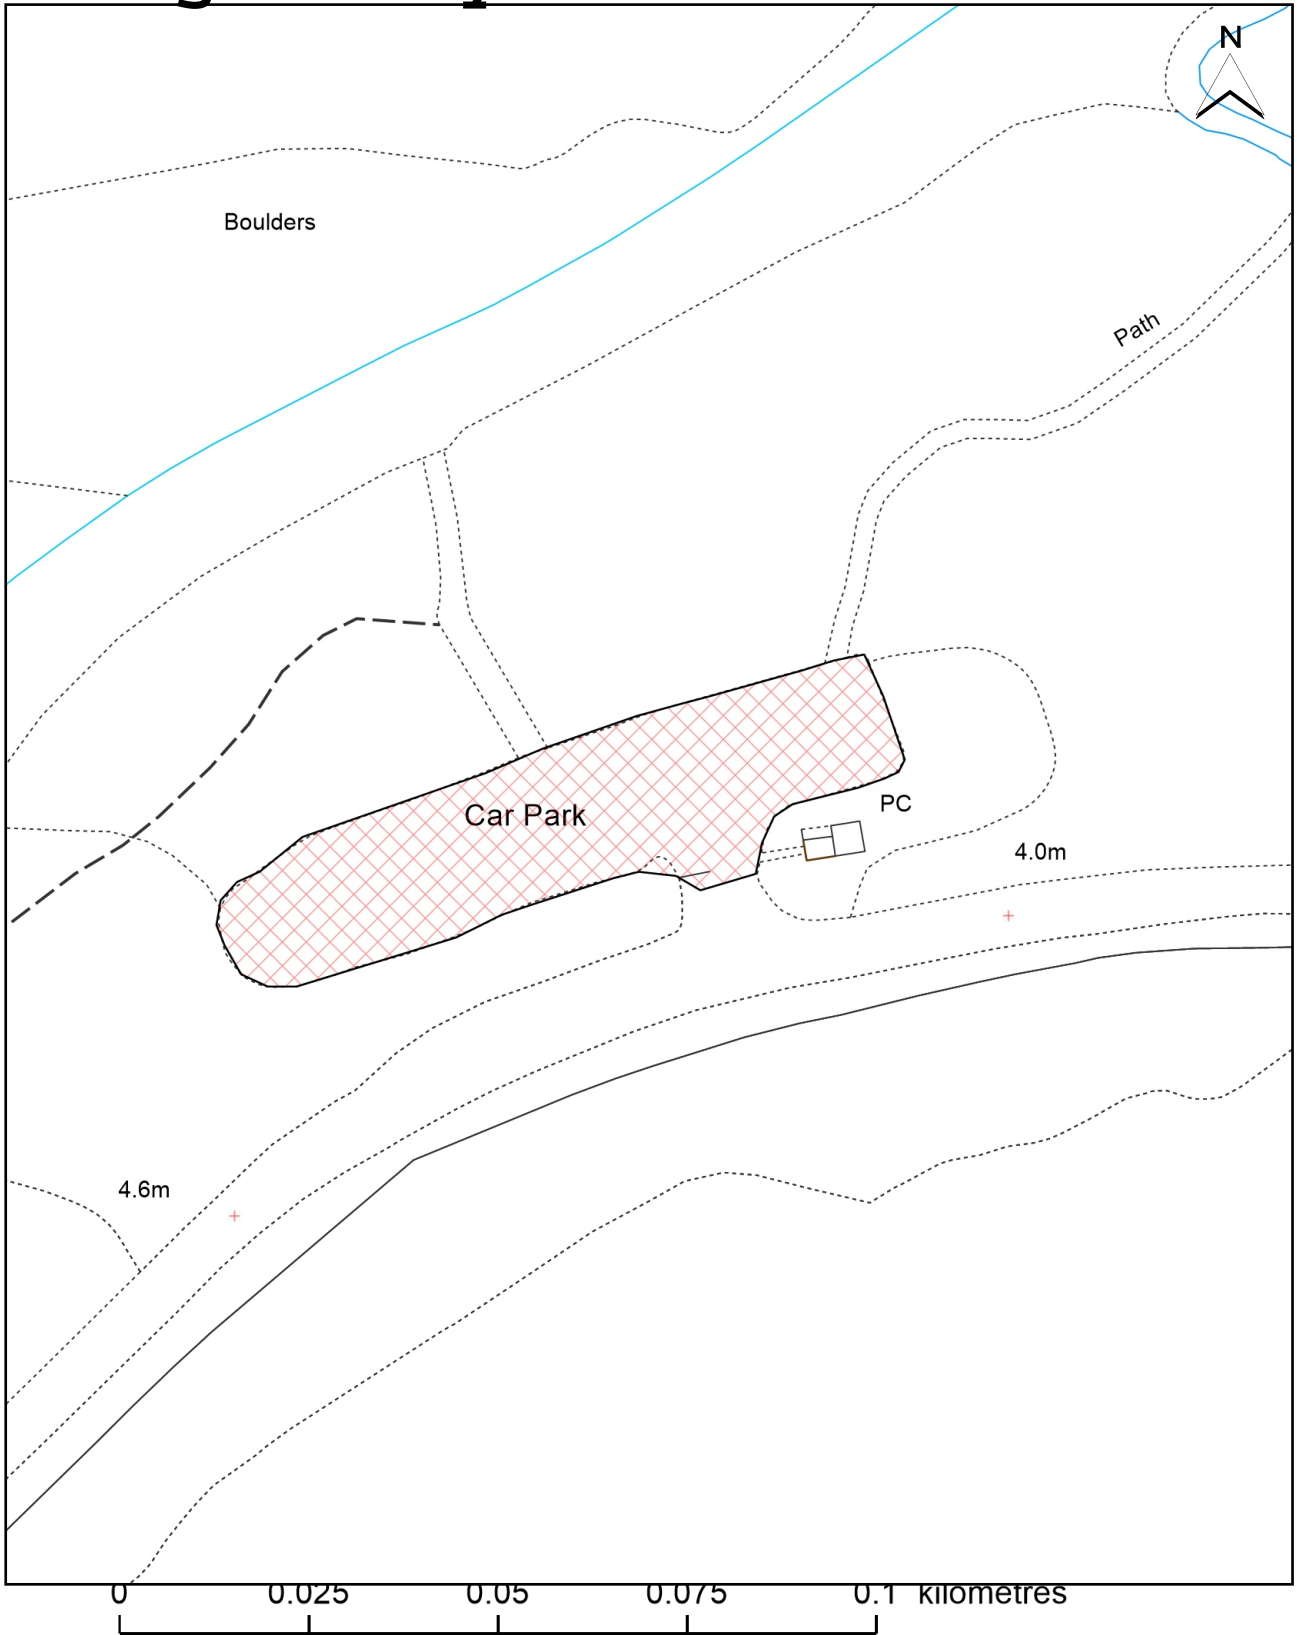

# Coastal Car Park Longniddry Bents 2

Date: 12 March 2025  
Time: 08:41:55  
Scale: 1:1000