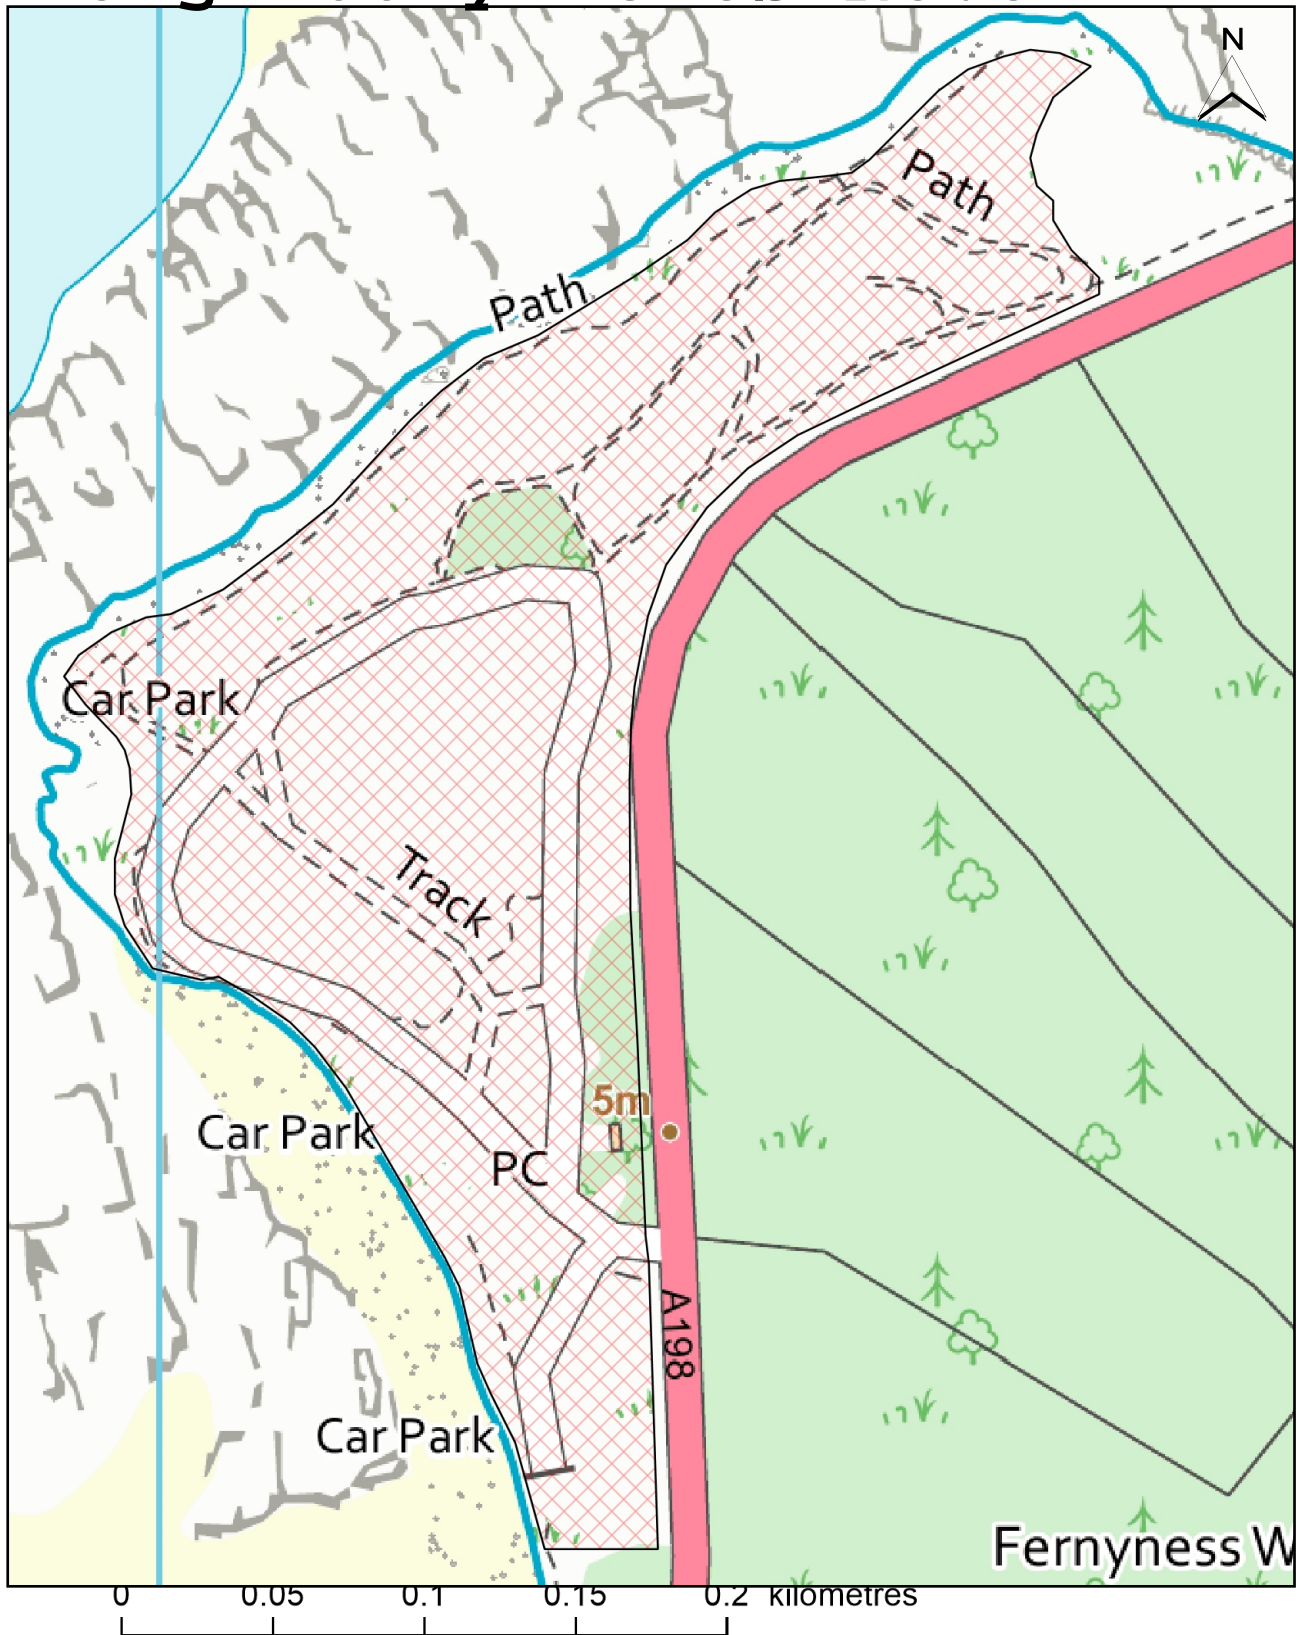

Coastal Car Park Longniddry Bents No.3

Date: 11 March 2025
Time: 08:36:40
Scale: 1:2500