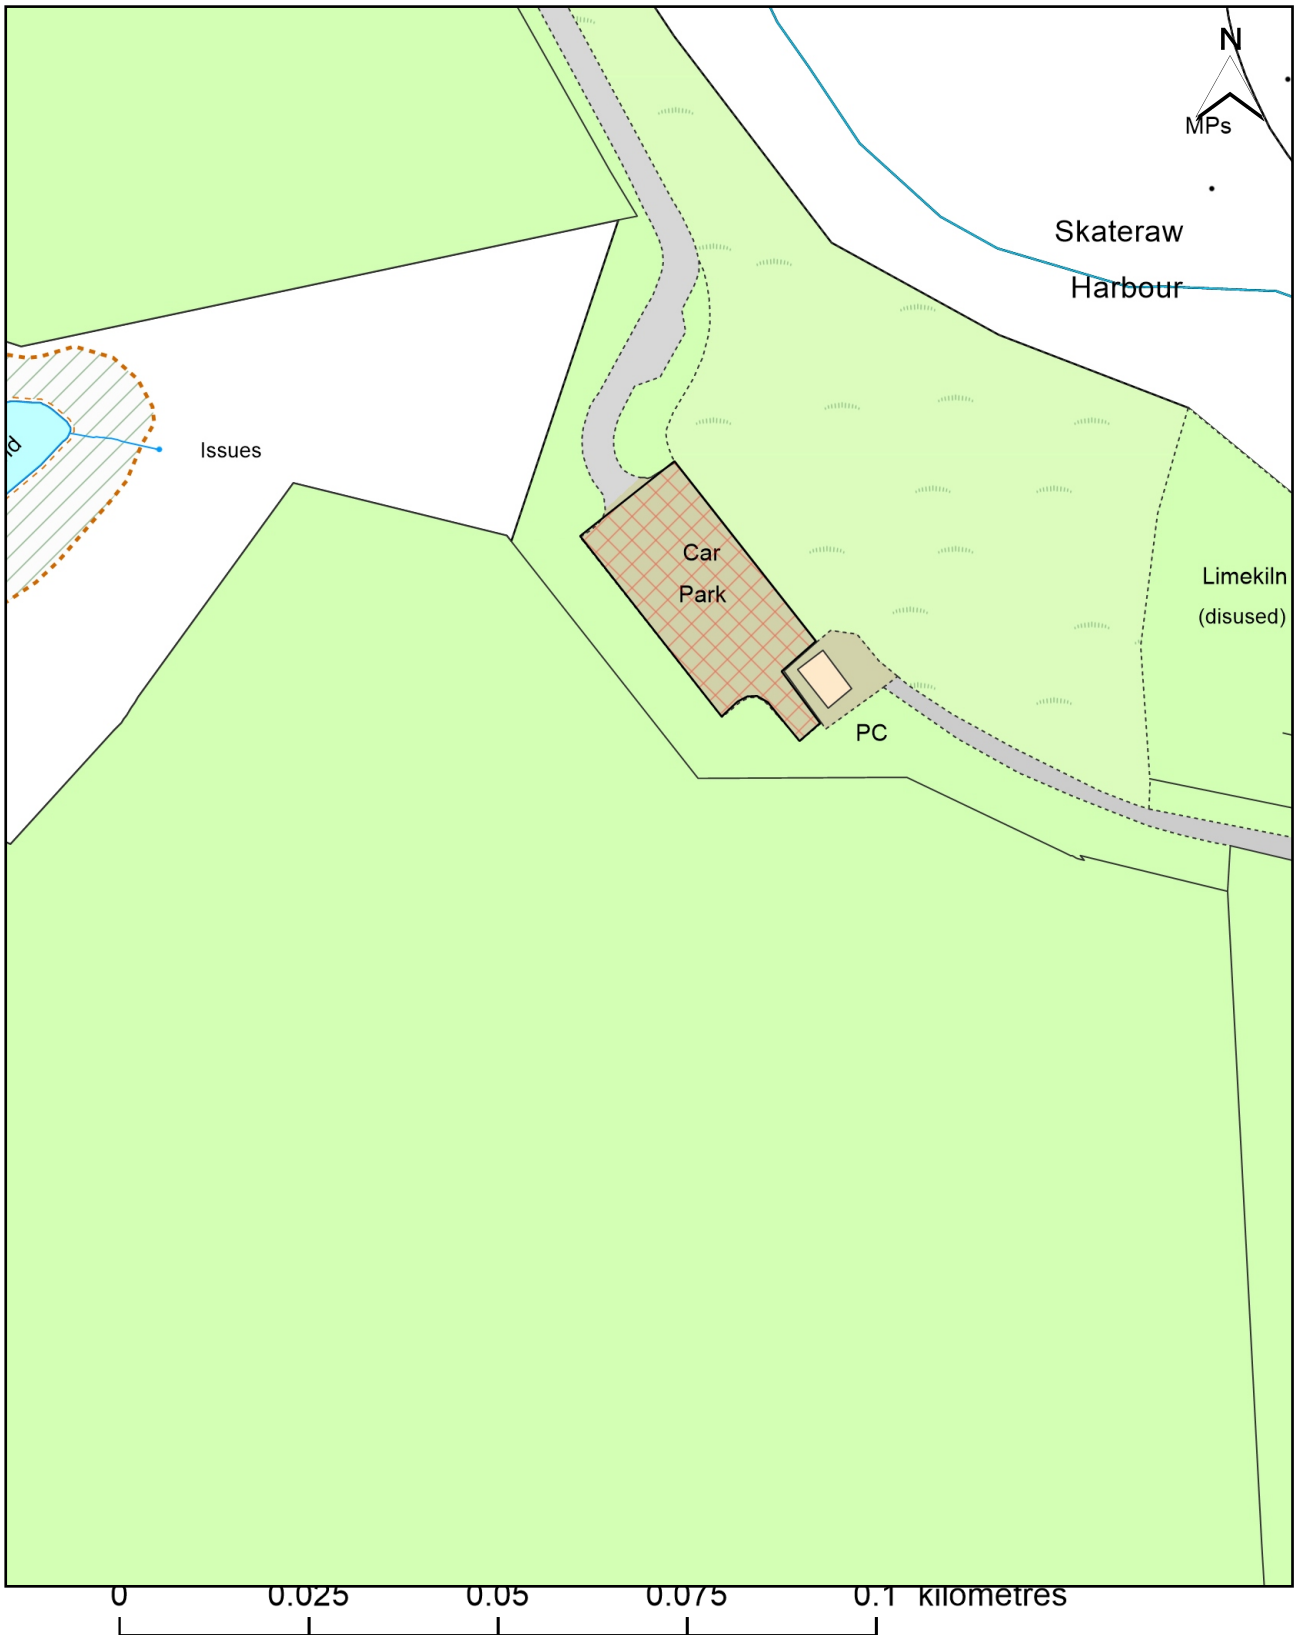

Plan 11 - Skateraw

Date: 13 March 2025
Time: 14:40:53
Scale: 1:1000