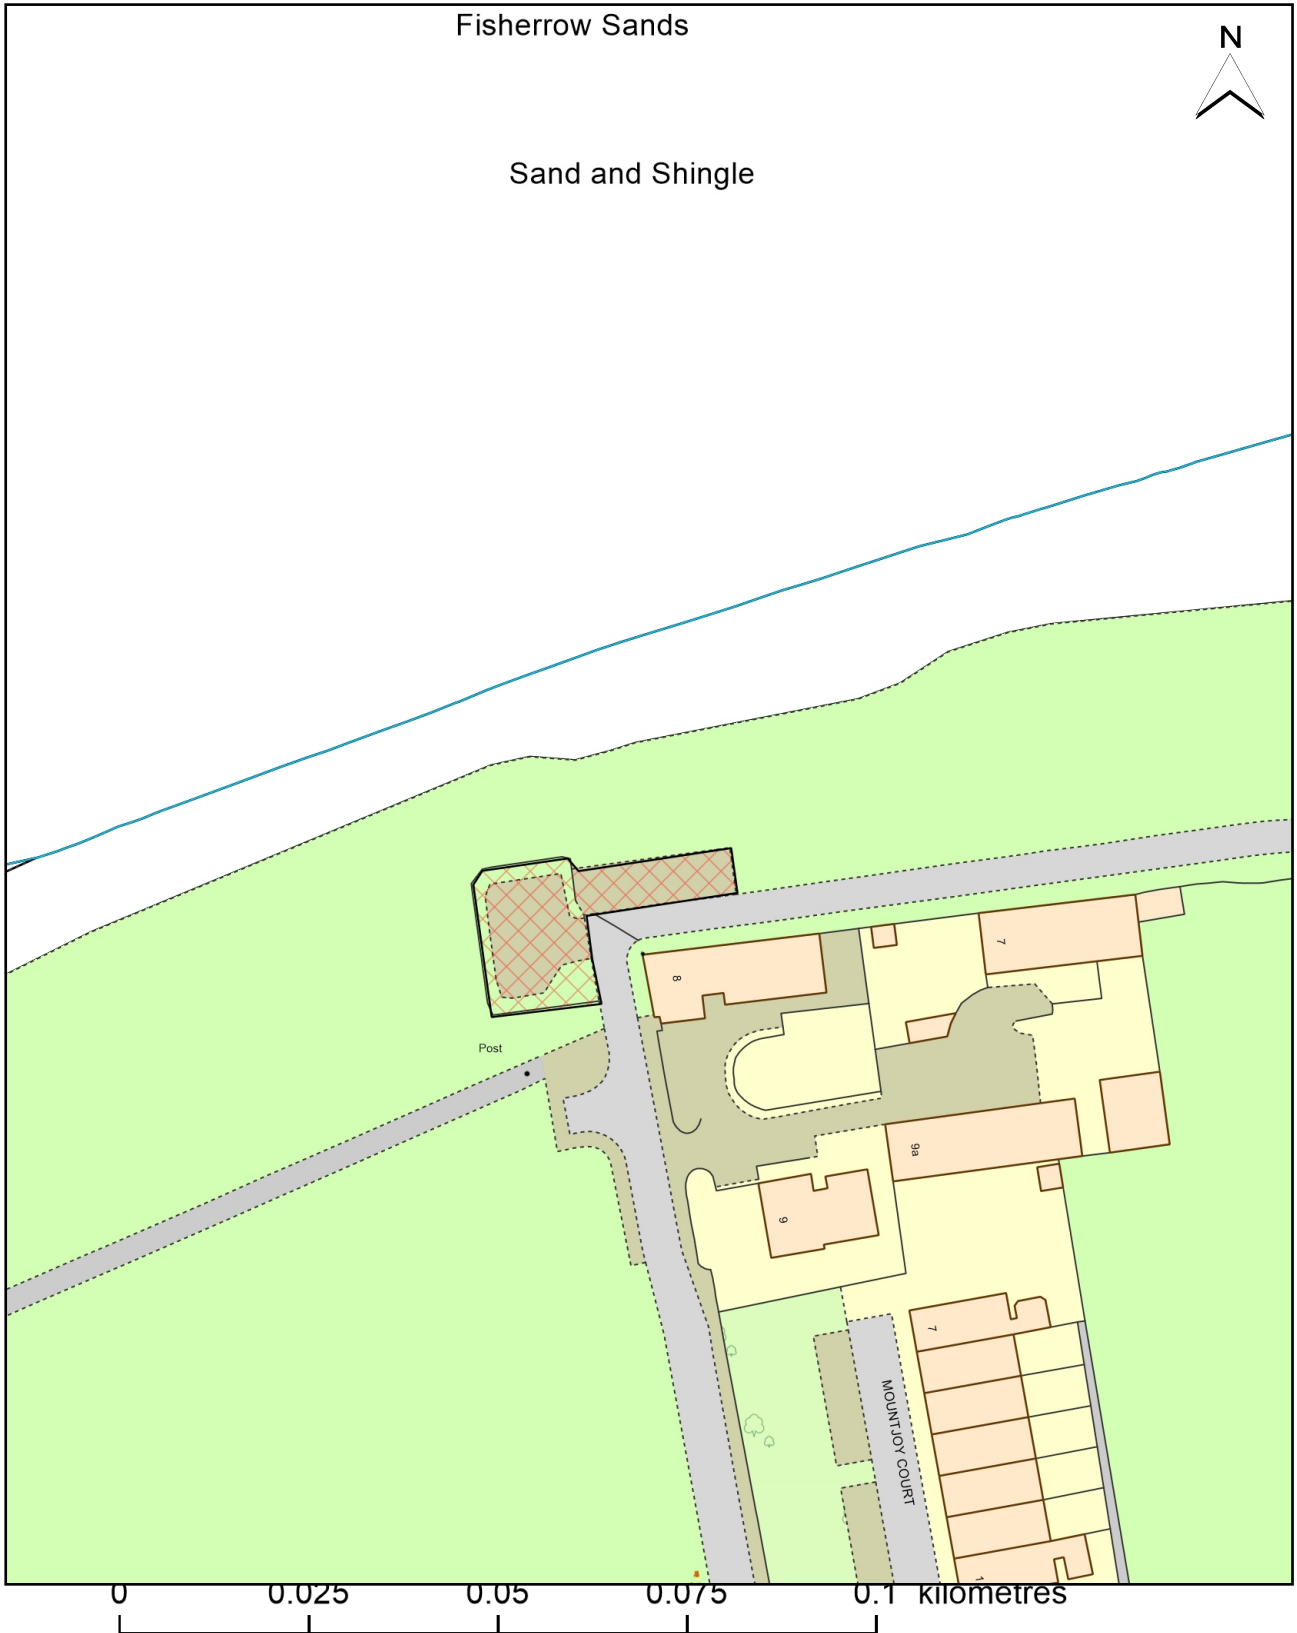

Plan 2 - Mountjoy Terrace, Coastal Car Park

Date: 13 March 2025
Time: 14:52:25
Scale: 1:1000