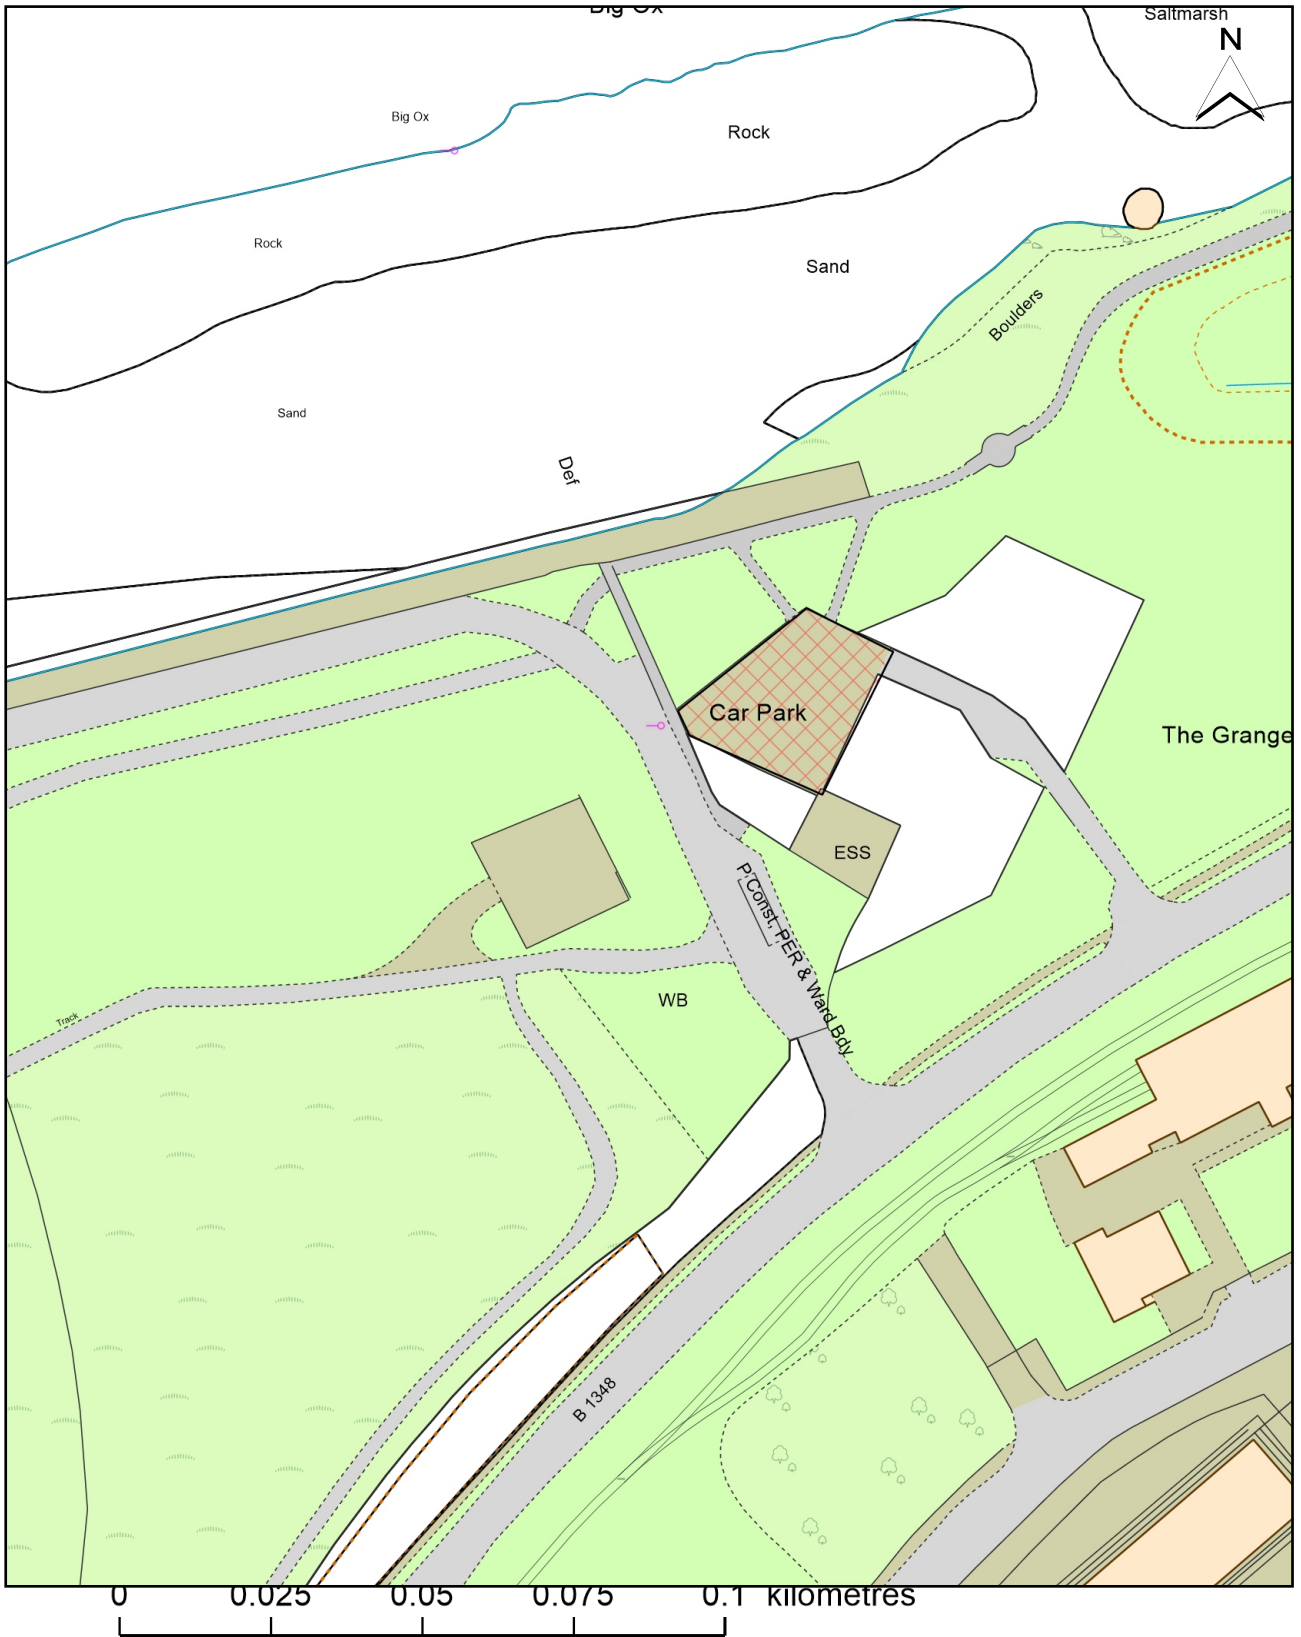

Plan 6 - Morrisons Haven

Date: 13 March 2025
Time: 14:47:13
Scale: 1:1250