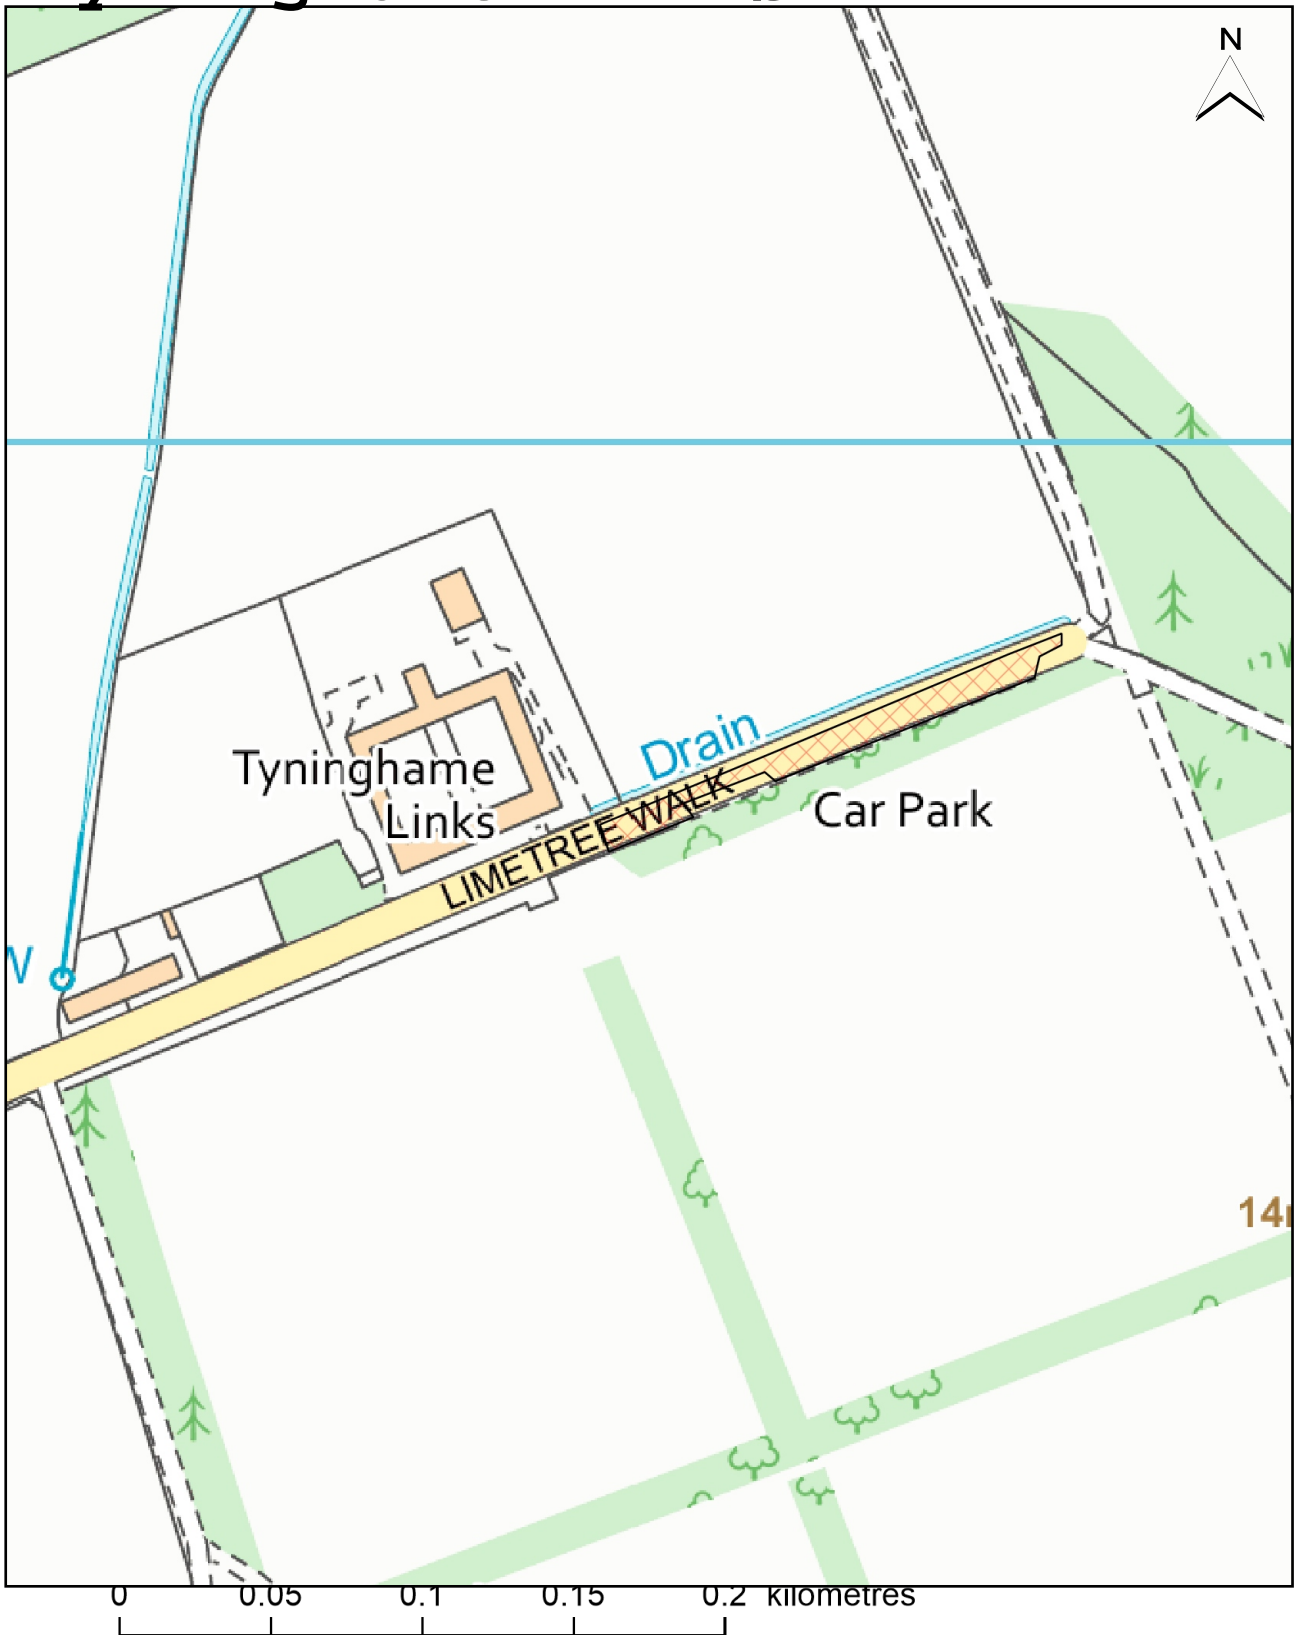

# Coastal Car Park Tynninghame Links

Date: 11 March 2025  
Time: 08:57:28  
Scale: 1:2500