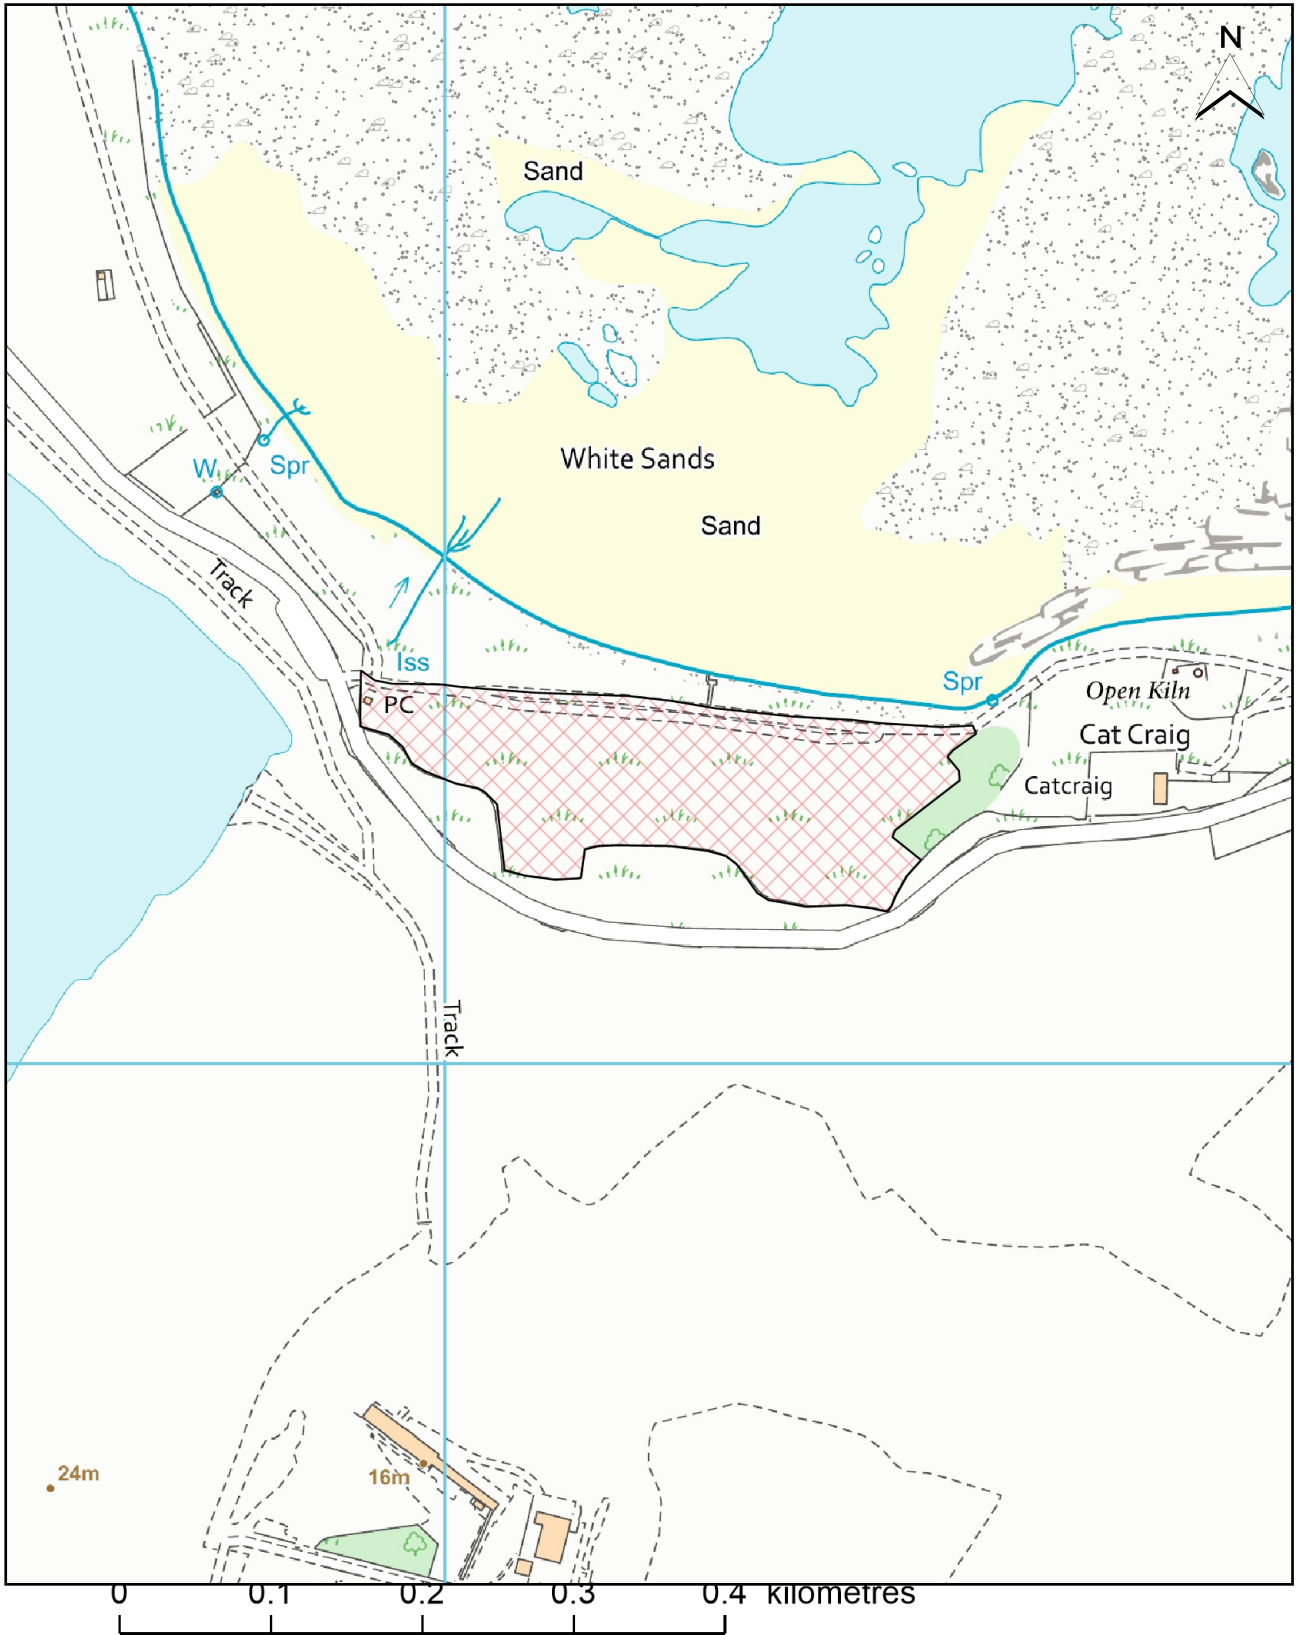

Coastal Car Park White Sands

Date: 11 March 2025
Time: 09:16:19
Scale: 1:5000