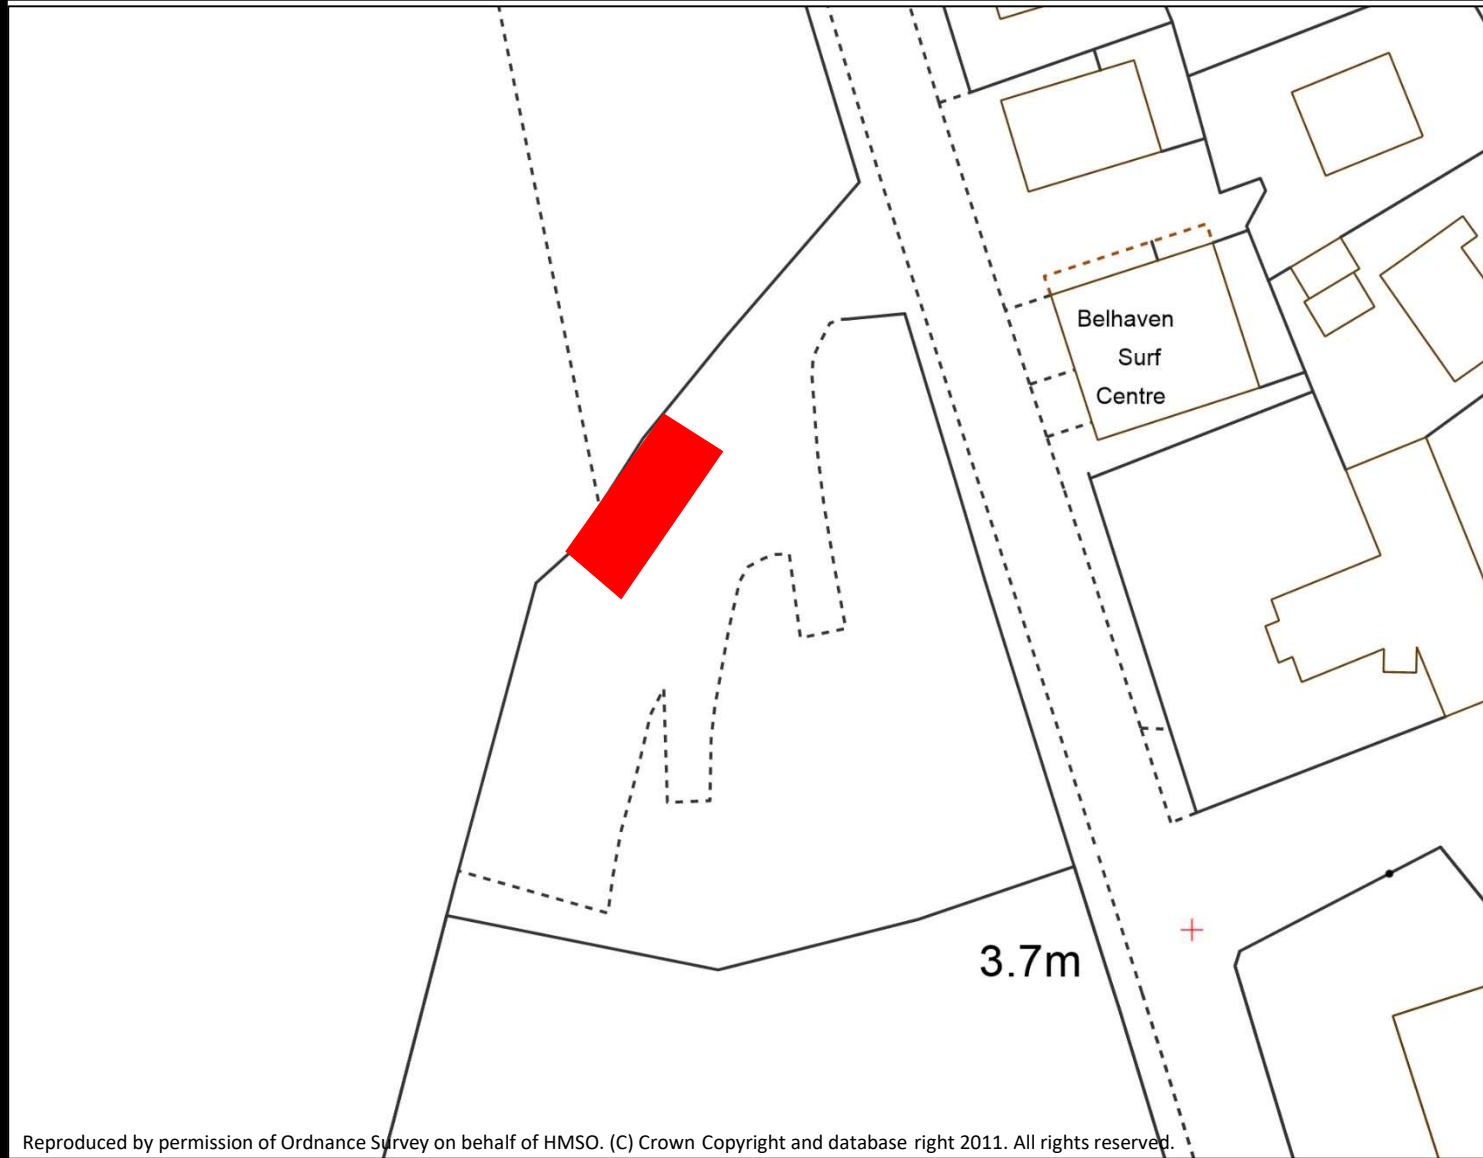

EAST LoTHIAN COUNCIL: SHORE ROAD CAR PARK OVERNIGHT PARKING PLAN

Reproduced by permission of Ordnance Survey on behalf of HMSO. (C) Crown Copyright and database right 2011. All rights reserved.

Location: Shore Road, Belhaven