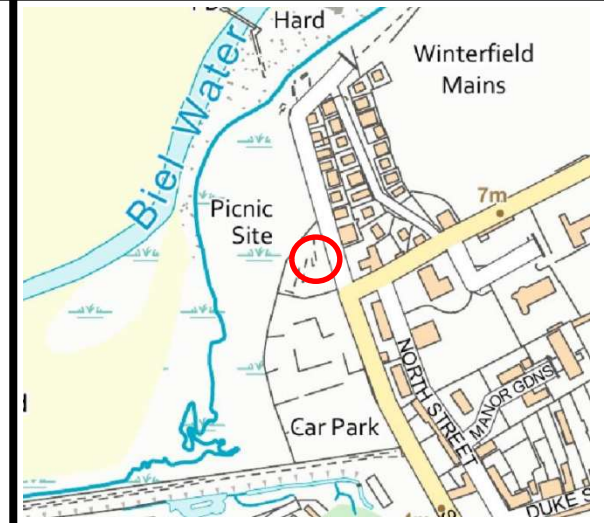

East Lothian Council
Transportation Department
Road Network Management
John Muir House
Haddington
EH41 3HA
Tel: 01620 827827

Date: 14/03/2025
Scale: NTS

Drawn by:
Checked by:

DRG. NO.