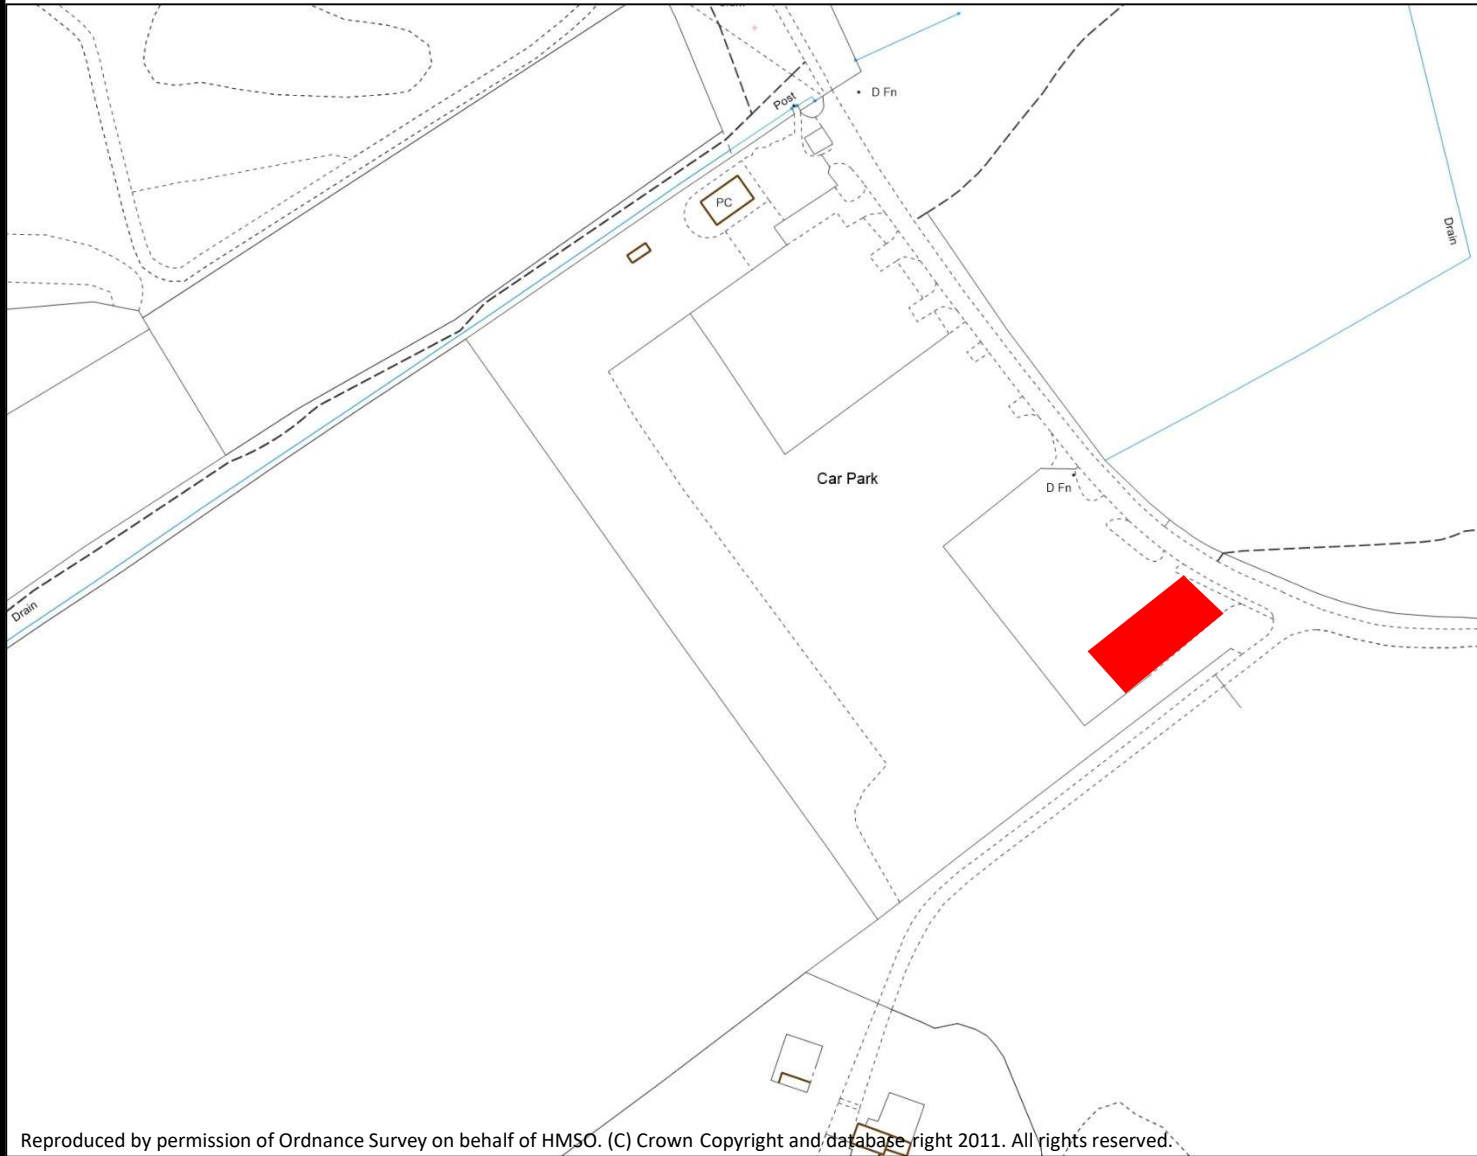

EAST LoTHIAN COUNCIL: YELLOWCRAIGS CAR PARK OVERNIGHT PARKING PLAN

Reproduced by permission of Ordnance Survey on behalf of HMSO. (C) Crown Copyright and database right 2011. All rights reserved.

Location: Yellowcraig Car Park