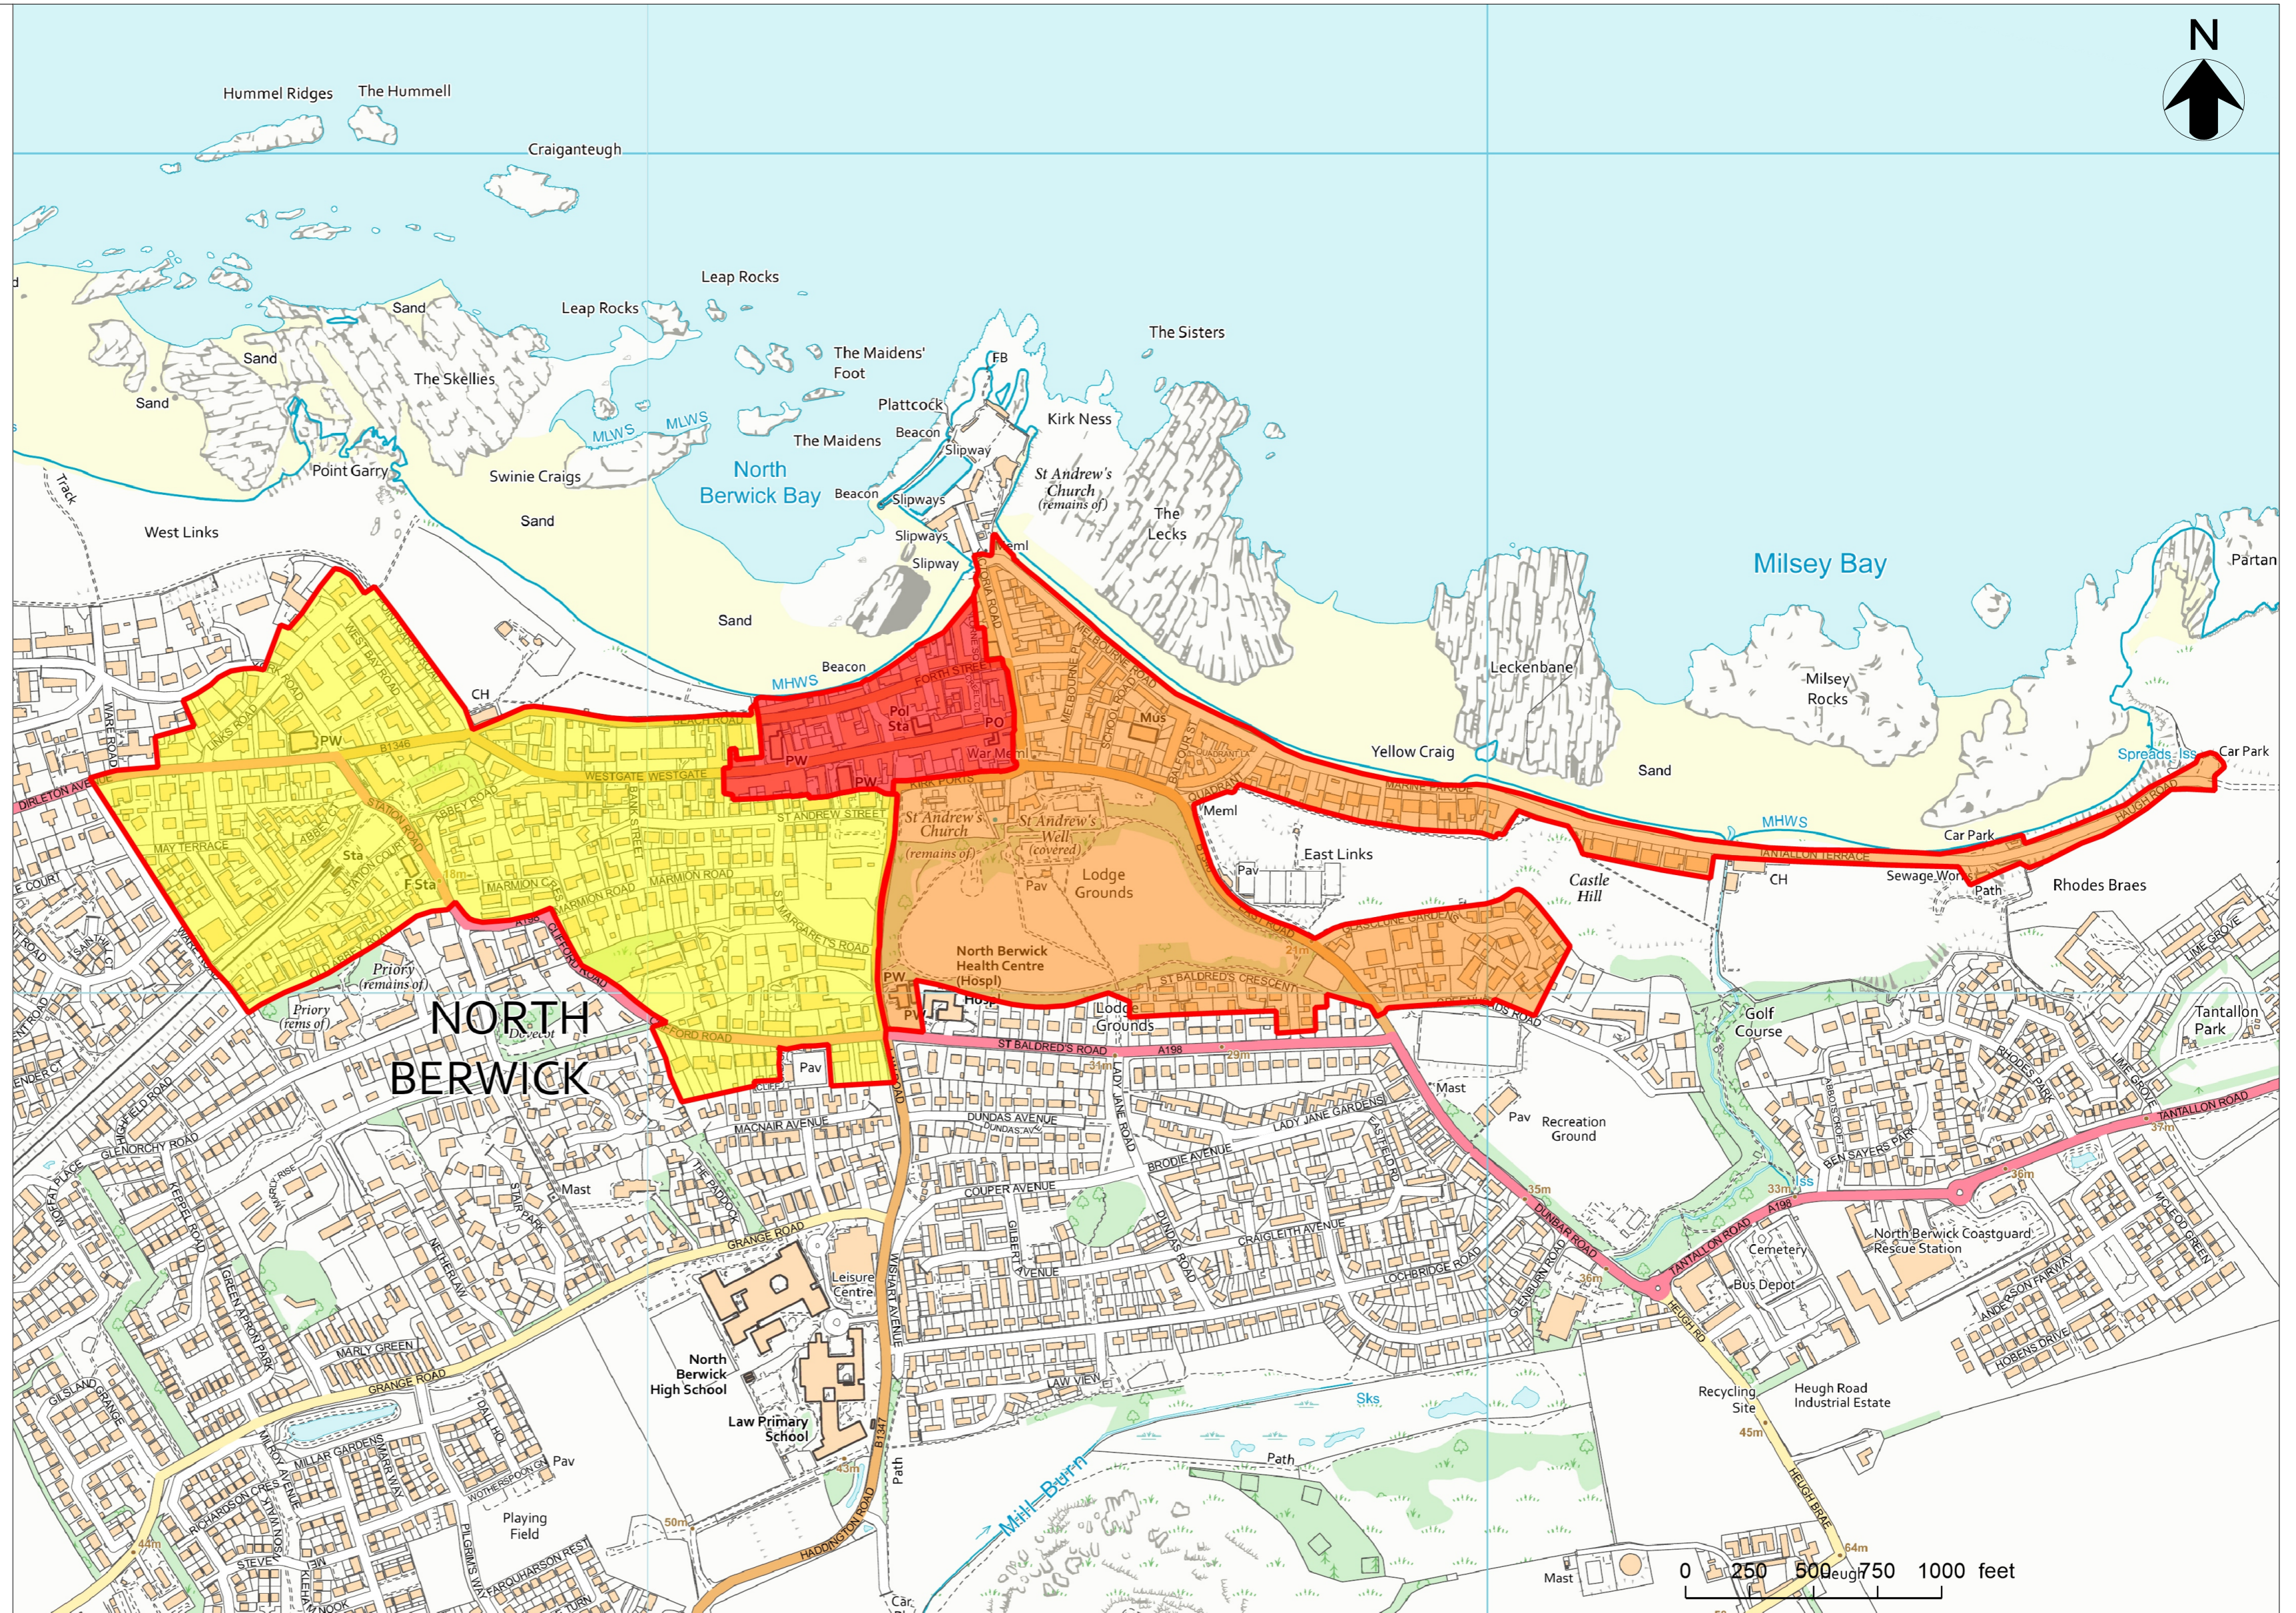

North Berwick CPZ - New

- Central Controlled Parking Zone
- East Controlled Parking Zone
- West Controlled Parking zone

THE EAST Lothian Council
(VARIOUS ROADS – NORTH BERWICK)
(PROHIBITION & RESTRICTION ON WAITING, LOADING & UNLOADING ETC),
VARIATION ORDER No: 2
Controlled Parking Zones (CPZ)