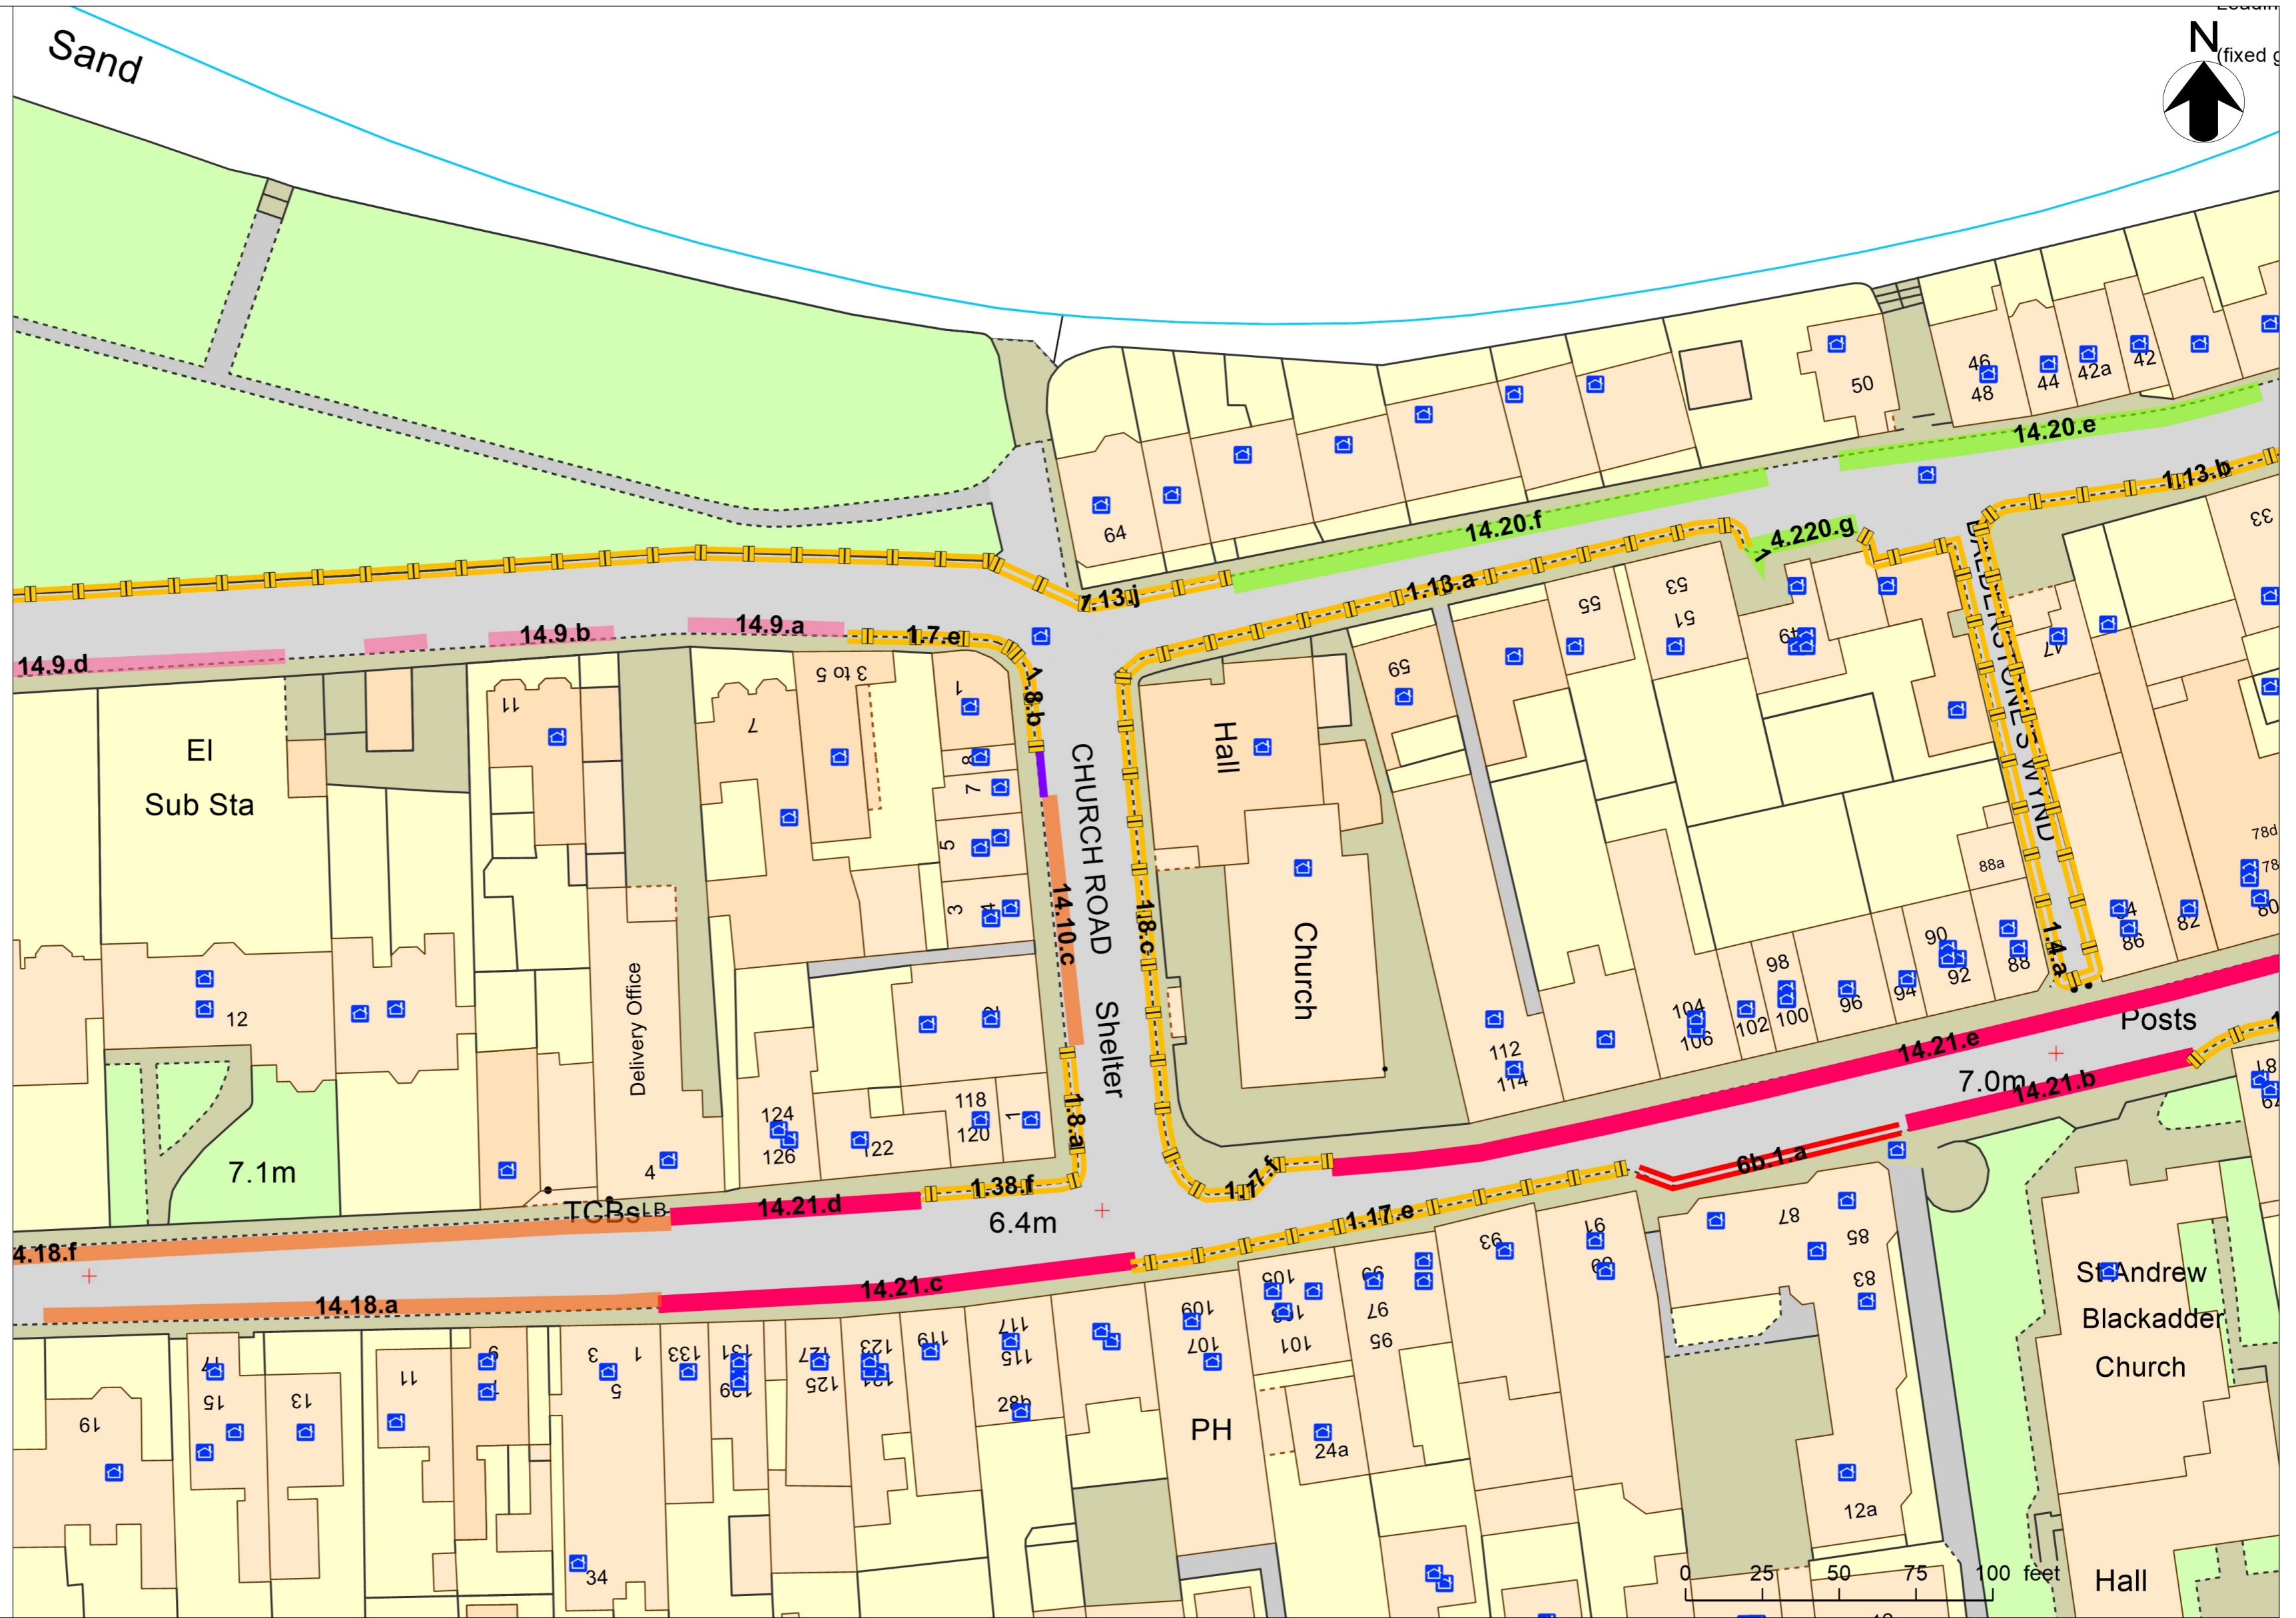

North Berwick parking mgt proposals

-  1, no waiting loading or unloading
-  2, no waiting at any time
-  3b, no waiting 8.30am to 5.30pm daily
-  4a, Seasonal waiting restrictions - 1 June - 30 Sept
-  4e, Waiting restricted to 90 minutes
-  4f, Seasonal waiting, height restriction - 1 June - 30 Sept
-  5a, Blue badge holder parking only
-  6b, loading and unloading
-  10, box junction
-  14, Combined resident's and on street charged parking, Central Zone, 50p per 30 mins, 90 min max length of stay,
-  14, Combined resident's and on street charged parking, East Zone, 50p per 30 mins unlimited length of stay, maximum daily charge £5,
-  14, Combined resident's and on street charged parking, East Zone, 50p per 30 mins unlimited length of stay, maximum daily charge £5, and height restriction
-  14, Combined resident's and on street charged parking, East Zone, 50p per 30 mins unlimited length of stay, maximum daily charge £5,
-  14, Combined resident's and on street charged parking, East Zone, 50p per 30 mins unlimited length of stay, maximum daily charge £5, no overnight parking
-  14, Combined resident's and on street charged parking, on street charged parking, West zone, 50p per 30 mins, max stay 6 hours
-  14, Combined resident's and on street charged parking, on street charged parking, West zone, 50p per 30 mins, max stay 6 hours and height restriction
-  14, Off Street parking, 50p per 30 mins, max stay 5 hours
-  14, On street charged parking, central zone, no charge first 45 mins, £1 next 30 mins. £1 for further 15 mins, max charge £2.00. Max stay 90 minutes.
-  14, Off street charged parking, central zone, no charge first 45 mins, £1 next 30 mins. £1 for further 15 mins, max charge £2.00. Max stay 90 minutes.
-  14, residents parking only

THE EAST Lothian Council  
 (VARIOUS ROADS – NORTH BERWICK)  
 (PROHIBITION & RESTRICTION ON WAITING, LOADING & UNLOADING ETC),  
 VARIATION ORDER No: 2