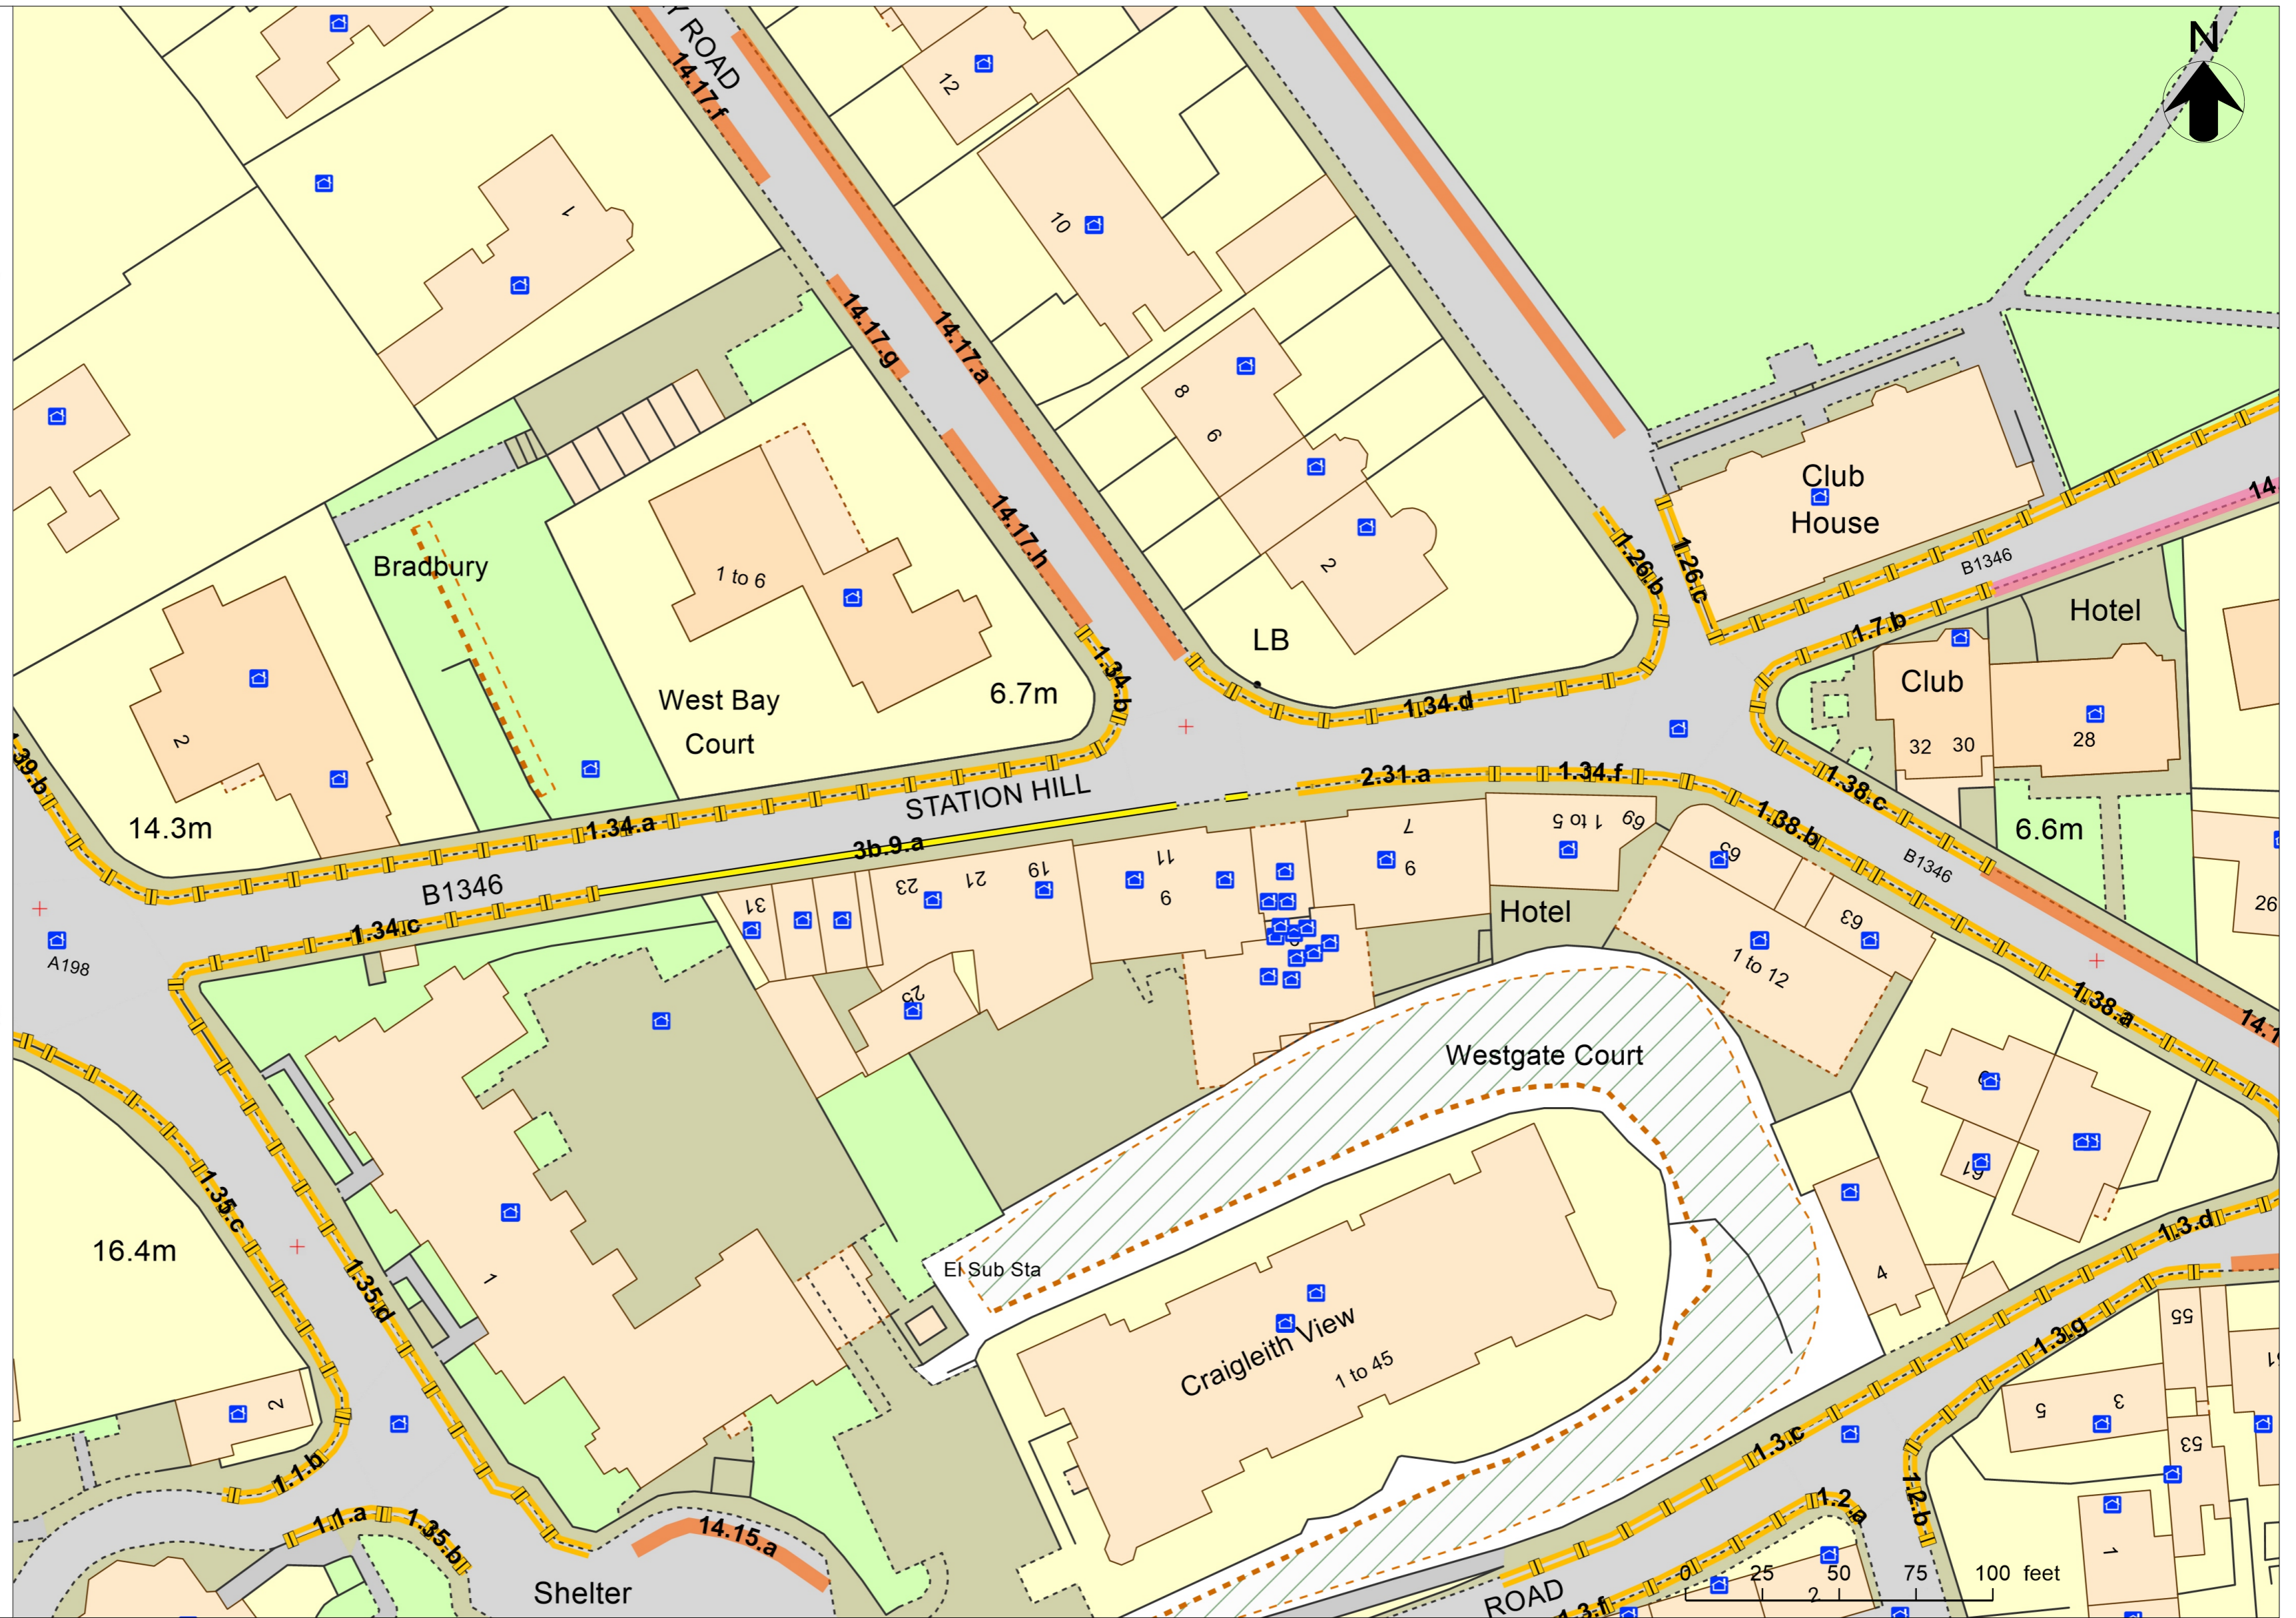

North Berwick parking mgt proposals

-  1, no waiting loading or unloading
-  2, no waiting at any time
-  3b, no waiting 8.30am to 5.30pm daily
-  4a, Seasonal waiting restrictions - 1 June - 30 Sept
-  4e, Waiting restricted to 90 minutes
-  4f, Seasonal waiting, height restriction - 1 June - 30 Sept
-  5a, Blue badge holder parking only
-  6b, loading and unloading
-  10, box junction
-  14, Combined resident's and on street charged parking, Central Zone, 50p per 30 mins, 90 min max length of stay,
-  14, Combined resident's and on street charged parking, East Zone, 50p per 30 mins unlimited length of stay, maximum daily charge £5,
-  14, Combined resident's and on street charged parking, East Zone, 50p per 30 mins unlimited length of stay, maximum daily charge £5, and height restriction
-  14, Combined resident's and on street charged parking, East Zone, 50p per 30 mins unlimited length of stay, maximum daily charge £5,
-  14, Combined resident's and on street charged parking, East Zone, 50p per 30 mins unlimited length of stay, maximum daily charge £5, no overnight parking
-  14, Combined resident's and on street charged parking, on street charged parking, West zone, 50p per 30 mins, max stay 6 hours
-  14, Combined resident's and on street charged parking, on street charged parking, West zone, 50p per 30 mins, max stay 6 hours and height restriction
-  14, Off Street parking, 50p per 30 mins, max stay 5 hours
-  14, On street charged parking, central zone, no charge first 45 mins, £1 next 30 mins. £1 for further 15 mins, max charge £2.00. Max stay 90 minutes.
-  14, Off street charged parking, central zone, no charge first 45 mins, £1 next 30 mins. £1 for further 15 mins, max charge £2.00. Max stay 90 minutes.
-  14, residents parking only

THE EAST LOTHIAN COUNCIL
 (VARIOUS ROADS – NORTH BERWICK)
 (PROHIBITION & RESTRICTION ON WAITING, LOADING & UNLOADING ETC),
 VARIATION ORDER No: 2